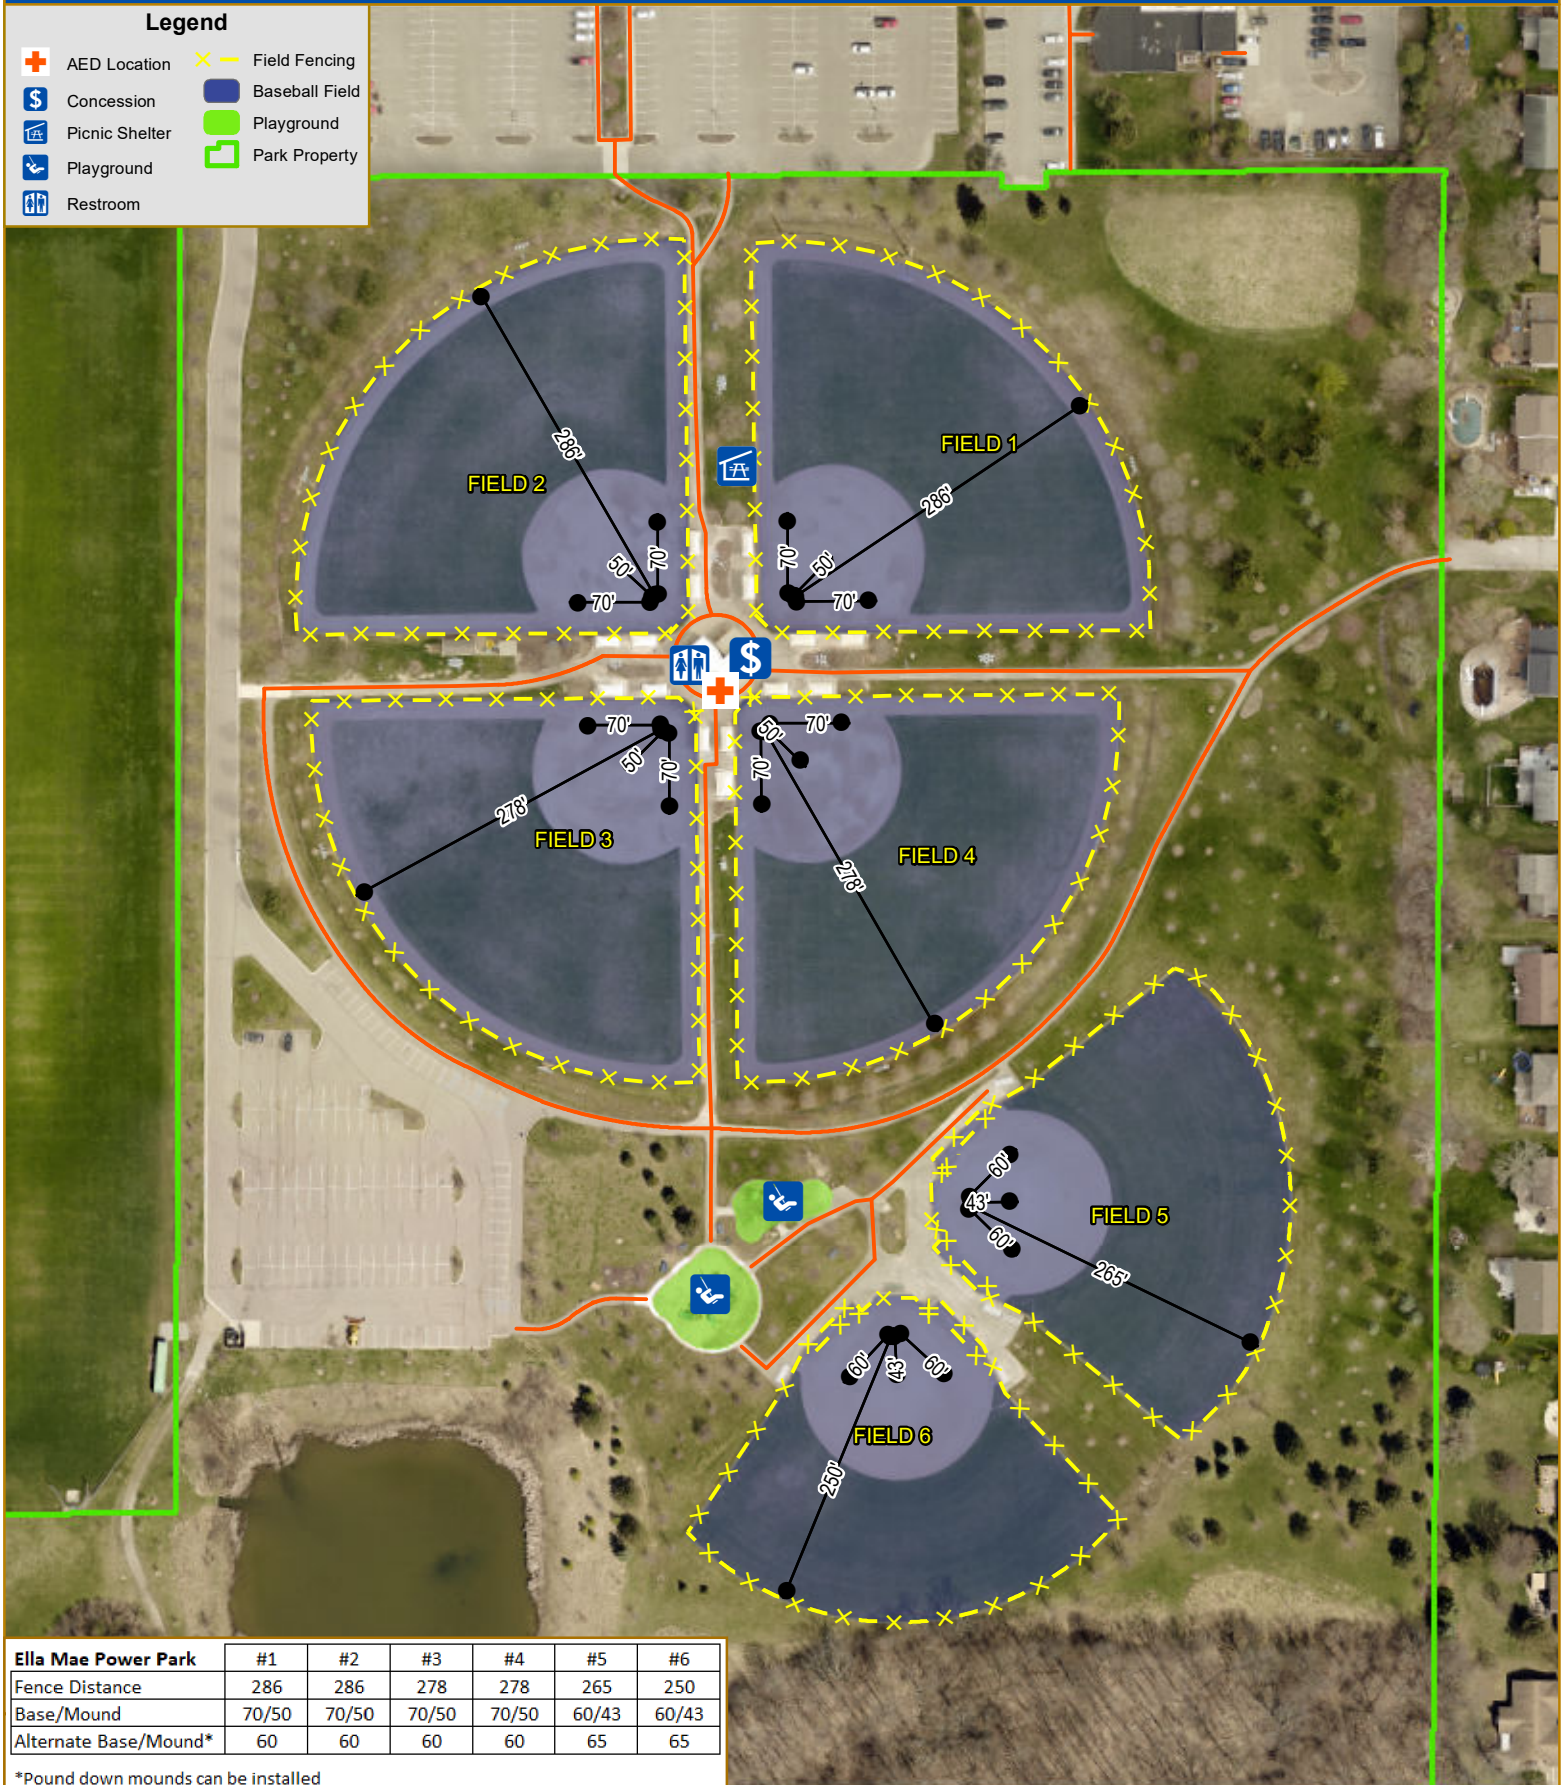

ELLA MAE POWER PARK FACILITY LOCATION MAP

45175 W. Ten Mile Road, Novi, MI 48375

Legend

- AED Location
- Field Fencing
- Concession
- Baseball Field
- Picnic Shelter
- Playground
- Playground
- Park Property
- Restroom

Ella Mae Power Park	#1	#2	#3	#4	#5	#6
Fence Distance	286	286	278	278	265	250
Base/Mound	70/50	70/50	70/50	70/50	60/43	60/43
Alternate Base/Mound*	60	60	60	60	65	65

*Pound down mounds can be installed

CITY OF NOVI
INTEGRATED SOLUTIONS TEAM
45175 W. TEN MILE ROAD
NOVI, MI 48375
CITYOFNOVI.ORG
MAP AUTHOR: K. BLOUGH
MAP PRINT DATE: 10/19/2021

Note: Base distances are subject to change, and can possibly be changed upon request.

MAP INTERPRETATION NOTICE