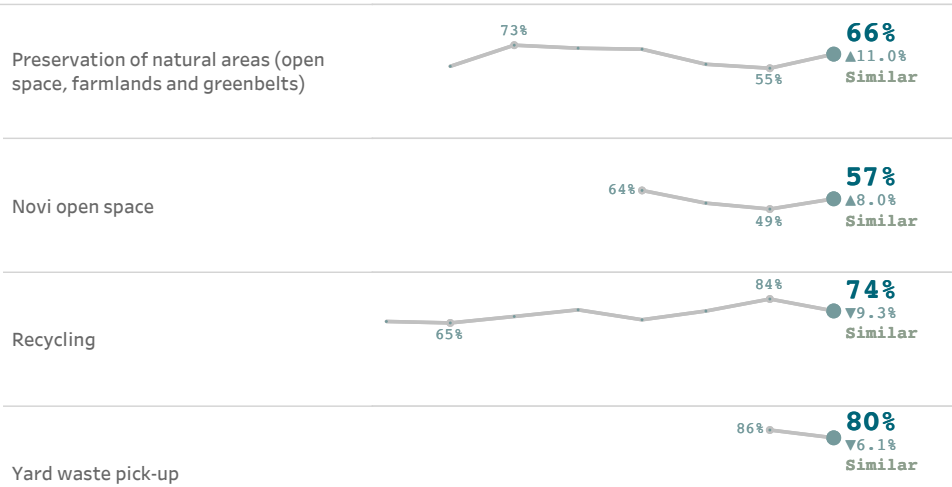

Please rate the quality of each of the following services in Novi.