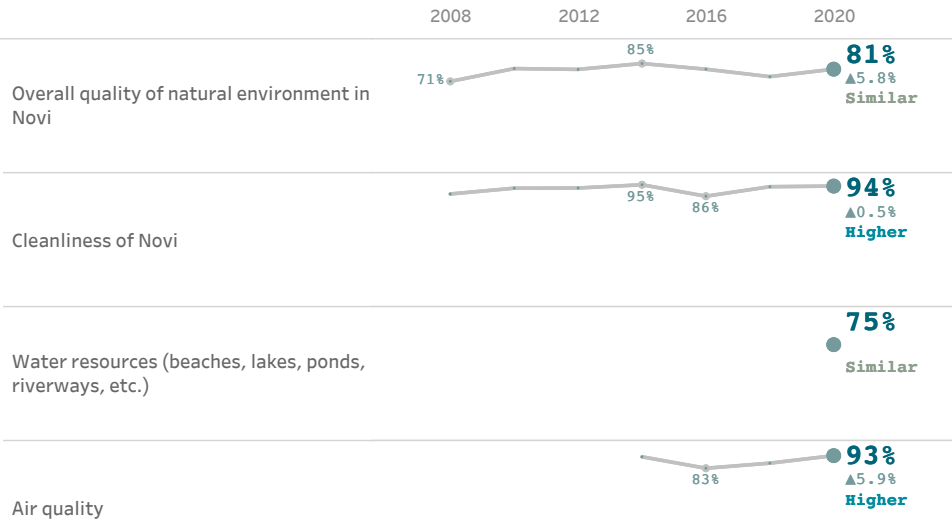

Natural environment

The natural environment plays a vital role in the health and well-being of residents. The natural spaces in which residents live and experience their communities has a direct and profound effect on quality of life.

Overall quality of natural environment in Novi, 2020

Please rate each of the following characteristics as they relate to Novi as a whole.

Please rate the quality of each of the following services in Novi.