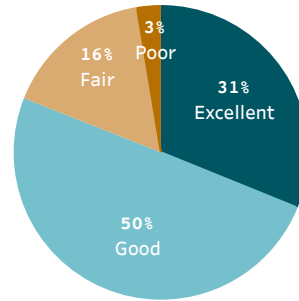

Natural environment

The natural environment plays a vital role in the health and well-being of residents. The natural spaces in which residents live and experience their communities has a direct and profound effect on quality of life.

Overall quality of natural environment in Novi, 2020

Please rate each of the following characteristics as they relate to Novi as a whole.

Please rate the quality of each of the following services in Novi.

* The percentage of positive responses is shown. Positive responses may differ by question (e.g. "excellent" or "good", "very likely" or "somewhat likely").
 ** Comparison to the national benchmark is shown. If no comparison is available, this is left blank.