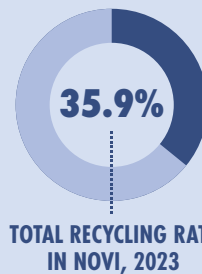

### HOW WELL ARE WE RECYCLING?

Materials Recycled

Materials Reused

HHW Properly Managed

Yard Waste Composted

**22,078 TONS**  
TOTAL SOLID WASTE

NOVI HAD A HIGHER RESIDENTIAL RECYCLING RATE THAN THE MICHIGAN AVERAGE.