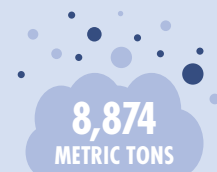

Reduced CO₂e