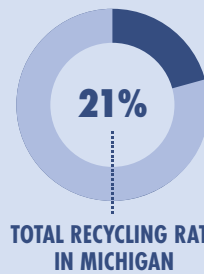

### HOW WELL ARE WE RECYCLING?

Materials Recycled

Materials Reused

HHW Properly Managed

Yard Waste Composted

**22,078 TONS**  
TOTAL SOLID WASTE

NOVI HAD A HIGHER RESIDENTIAL RECYCLING RATE THAN THE MICHIGAN AVERAGE.