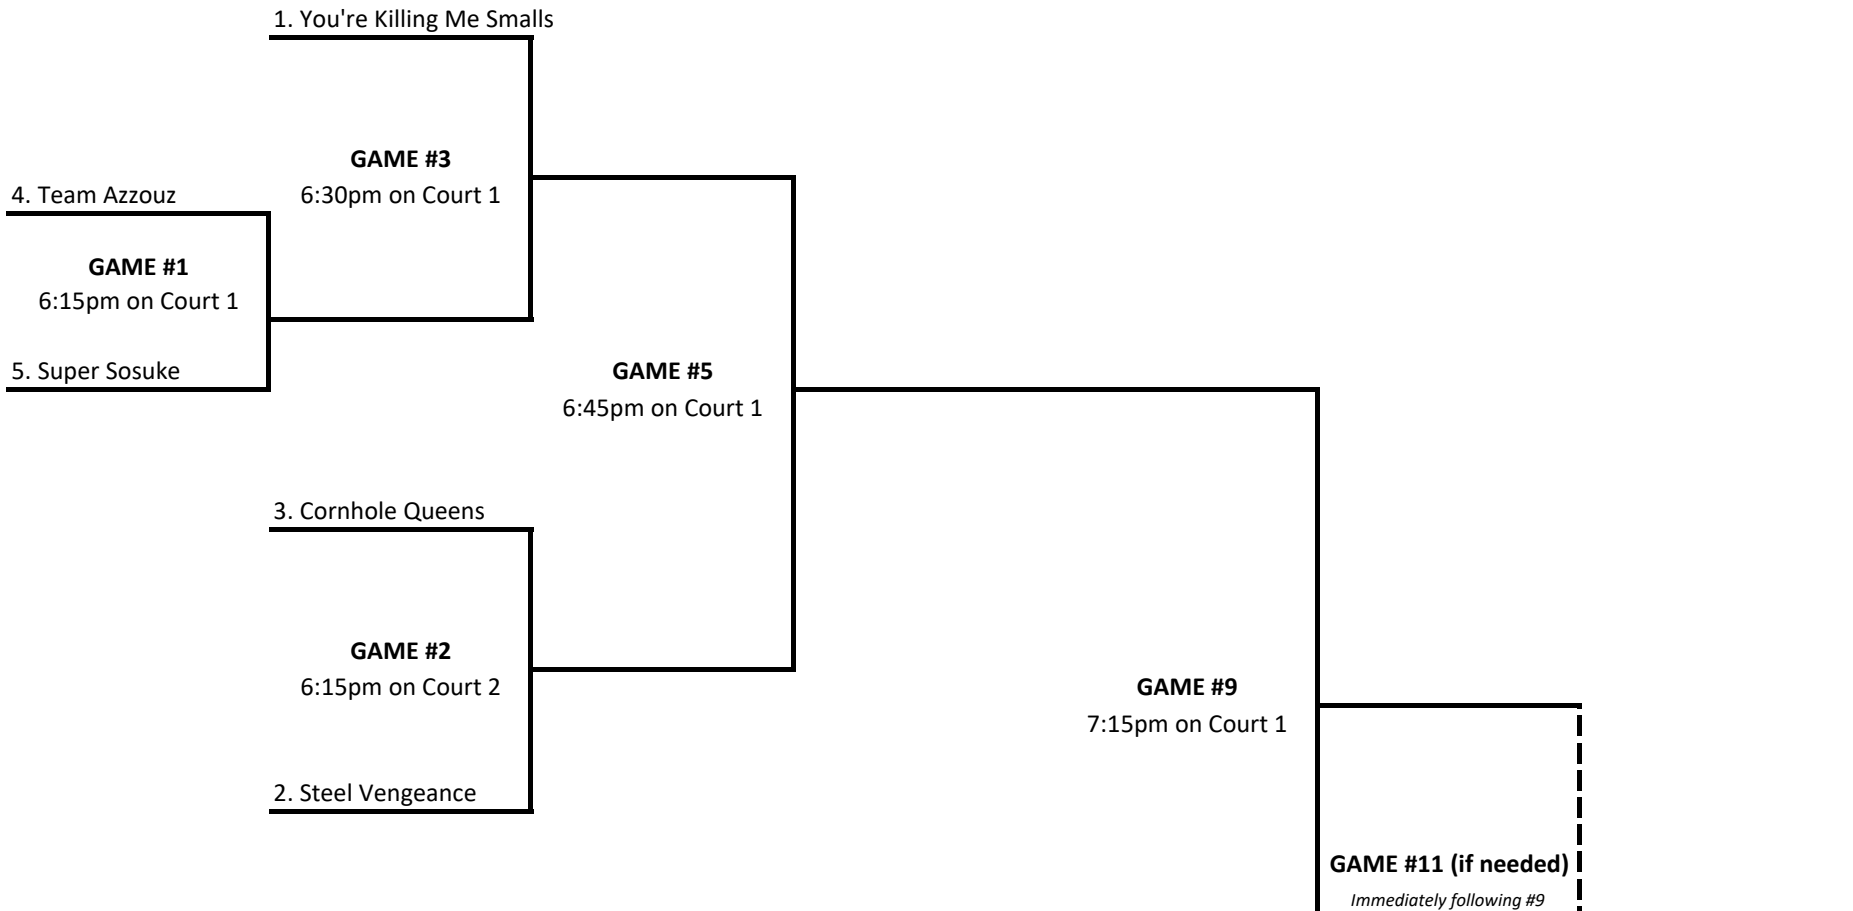

**Parent/Child Cornhole League
2024 Winter Tournament Bracket
2/13/2024**

WINNER'S BRACKET

LOSER'S BRACKET

DOUBLE LOSER'S BRACKET