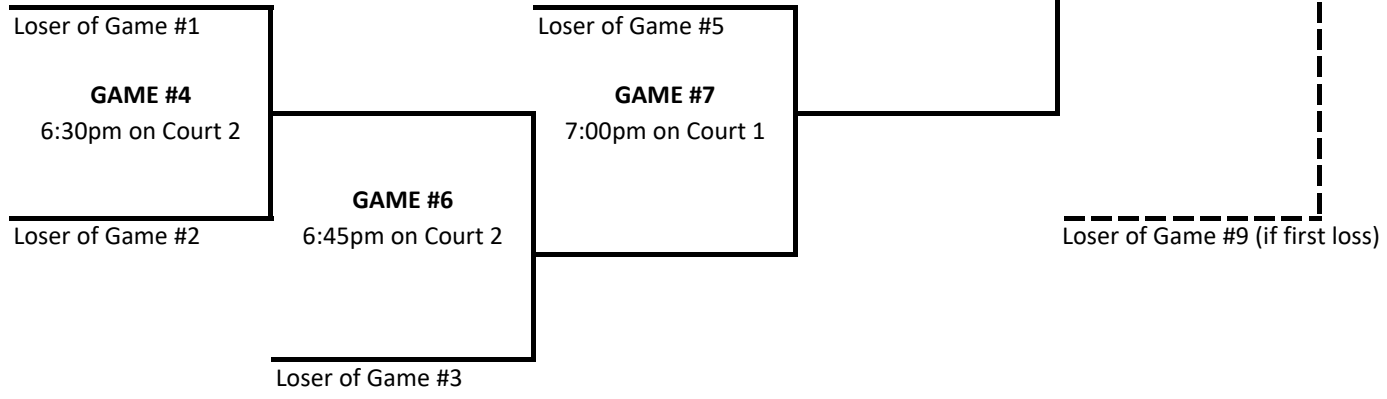

**Parent/Child Cornhole League
2024 Winter Tournament Bracket
2/13/2024**

WINNER'S BRACKET

LOSER'S BRACKET

DOUBLE LOSER'S BRACKET