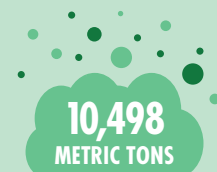

21,774 TONS
TOTAL SOLID WASTE

TOTAL RECYCLING RATE
IN NOVI, 2022

TOTAL RECYCLING RATE
IN MICHIGAN

NOVI HAD A
HIGHER
RESIDENTIAL
RECYCLING RATE
THAN THE
MICHIGAN
AVERAGE.

HOW MUCH DID IT COST?

(per capita)

\$102.33
SOUTHEAST MICHIGAN
(regional average)

THE CITY OF NOVI
SPENT **UNDER HALF**
AS MUCH AS THE
REGIONAL AVERAGE!

\$32.85
CITY OF NOVI

ENVIRONMENTAL IMPACTS

Energy Saved

Reduced CO₂e

Trees Saved

Reduced Air/Waterborne Emissions

RRRASOC