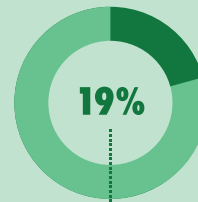

CITY OF NOVI

SOLID WASTE & RECYCLING

2022 METRICS

HOW WELL ARE WE RECYCLING?

Materials Recycled

Materials Reused

HHW Properly Managed

Yard Waste Composted

21,774 TONS
TOTAL SOLID WASTE

TOTAL RECYCLING RATE
IN NOVI, 2022

TOTAL RECYCLING RATE
IN MICHIGAN

NOVI HAD A
HIGHER
RESIDENTIAL
RECYCLING RATE
THAN THE
MICHIGAN
AVERAGE.

HOW MUCH DID IT COST?

(per capita)

\$102.33
SOUTHEAST MICHIGAN
(regional average)