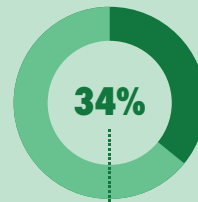

CITY OF NOVI

SOLID WASTE & RECYCLING

2022 METRICS

HOW WELL ARE WE RECYCLING?

Materials Recycled

Materials Reused

HHW Properly Managed

Yard Waste Composted

21,774 TONS
TOTAL SOLID WASTE

TOTAL RECYCLING RATE
IN NOVI, 2022

TOTAL RECYCLING RATE
IN MICHIGAN

NOVI HAD A
HIGHER
RESIDENTIAL
RECYCLING RATE
THAN THE
MICHIGAN
AVERAGE.

HOW MUCH DID IT COST?

(per capita)

\$102.33
SOUTHEAST MICHIGAN
(regional average)