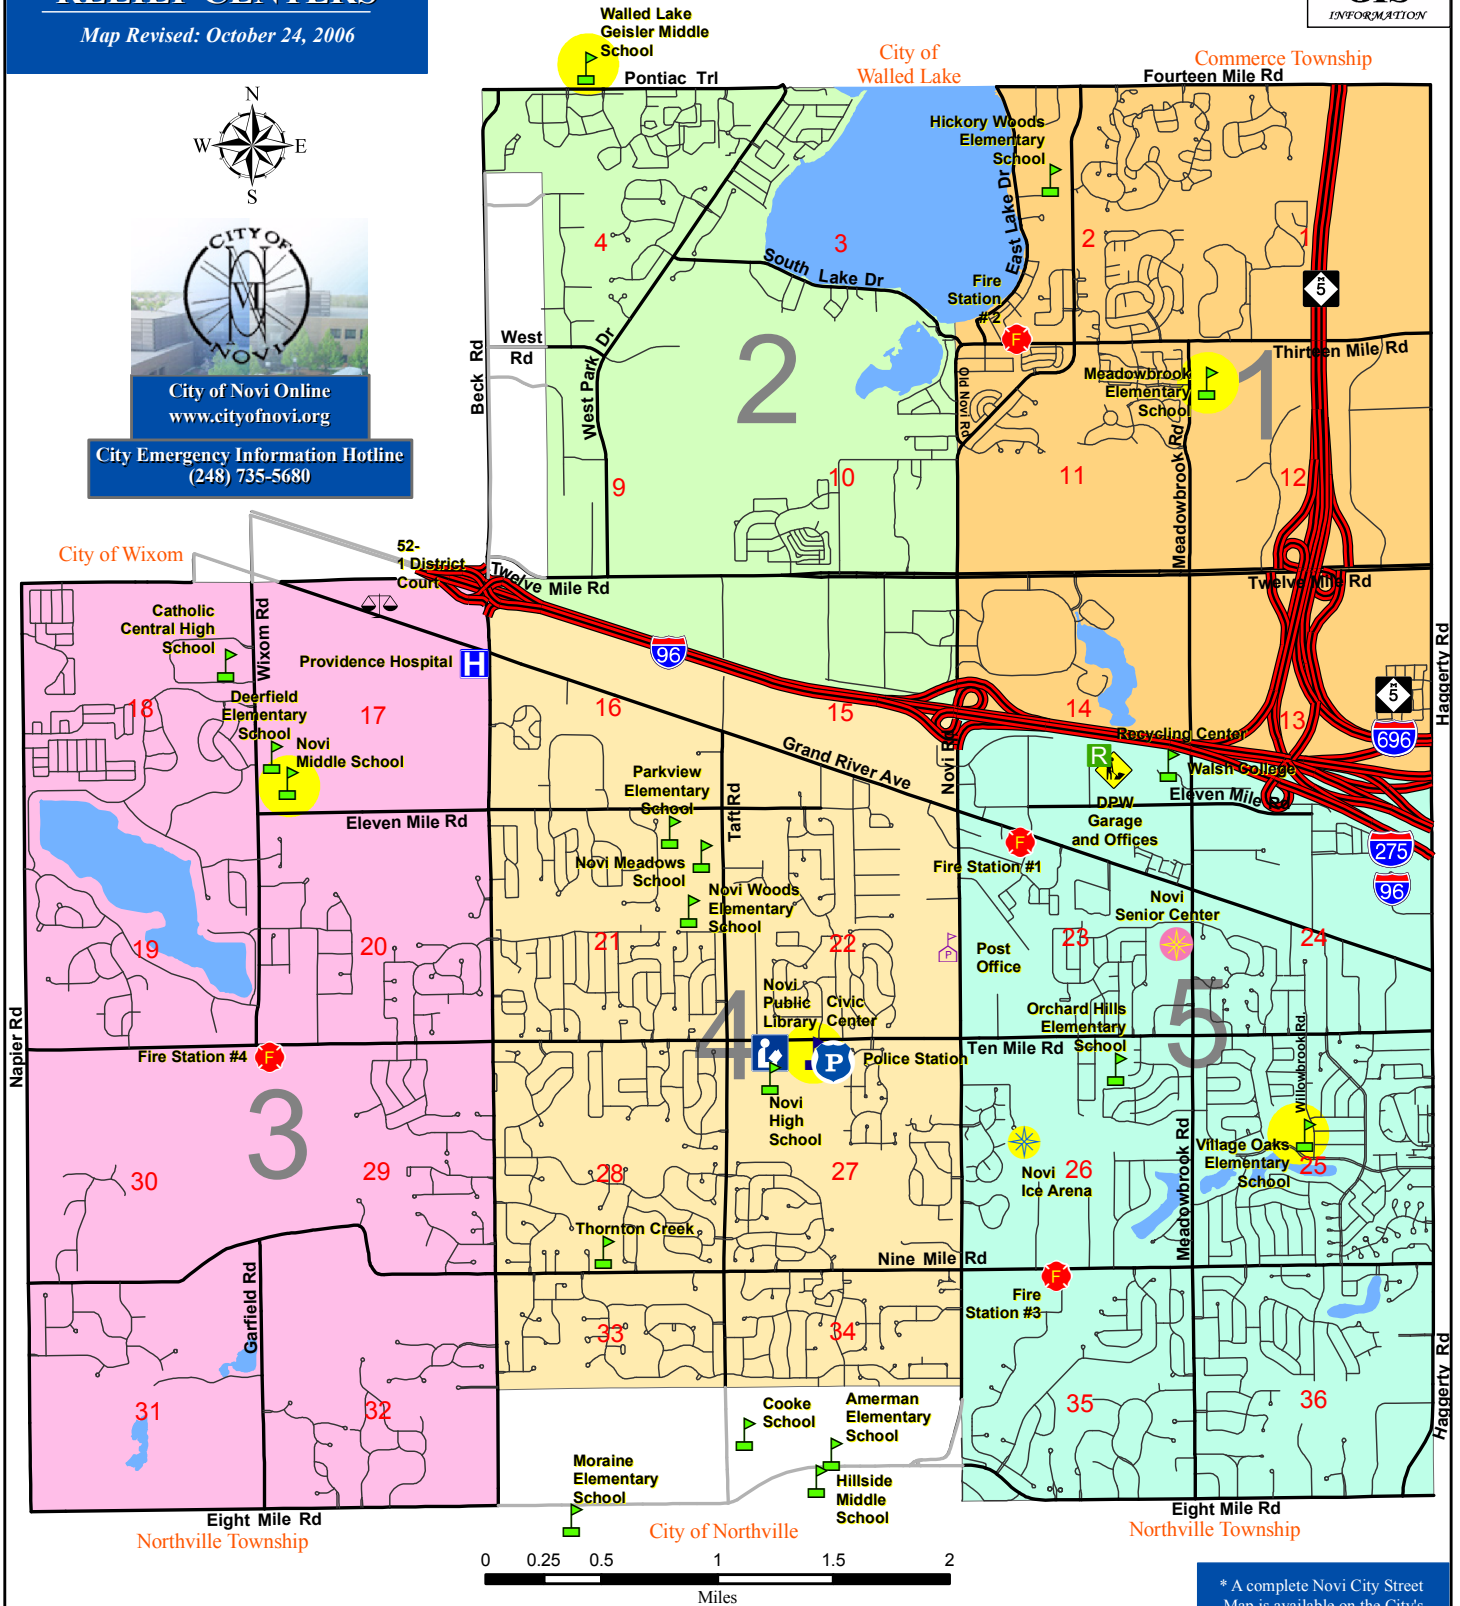

# CITY OF NOVI EMERGENCY RELIEF CENTERS

Map Revised: October 24, 2006

City of Novi Online  
[www.cityofnovi.org](http://www.cityofnovi.org)

City Emergency Information Hotline  
(248) 735-5680

## EMERGENCY RELIEF DISTRICTS & LOCATIONS

DISTRICT #1	DISTRICT #2	DISTRICT #3	DISTRICT #4	DISTRICT #5
Meadowbrook Elementary School 29200 Meadowbrook Road Novi, Michigan	Walled Lake Geisler Middle School 46720 W. Pontiac Trail Walled Lake, Michigan	Novi Middle School 49000 Eleven Mile Road Novi, Michigan	City of Novi Civic Center 45175 W. Ten Mile Road Novi, Michigan	Village Oaks Elementary School 23333 Willowbrook Road Novi, Michigan

\* A complete Novi City Street Map is available on the City's web site to locate streets found in residential neighborhoods.