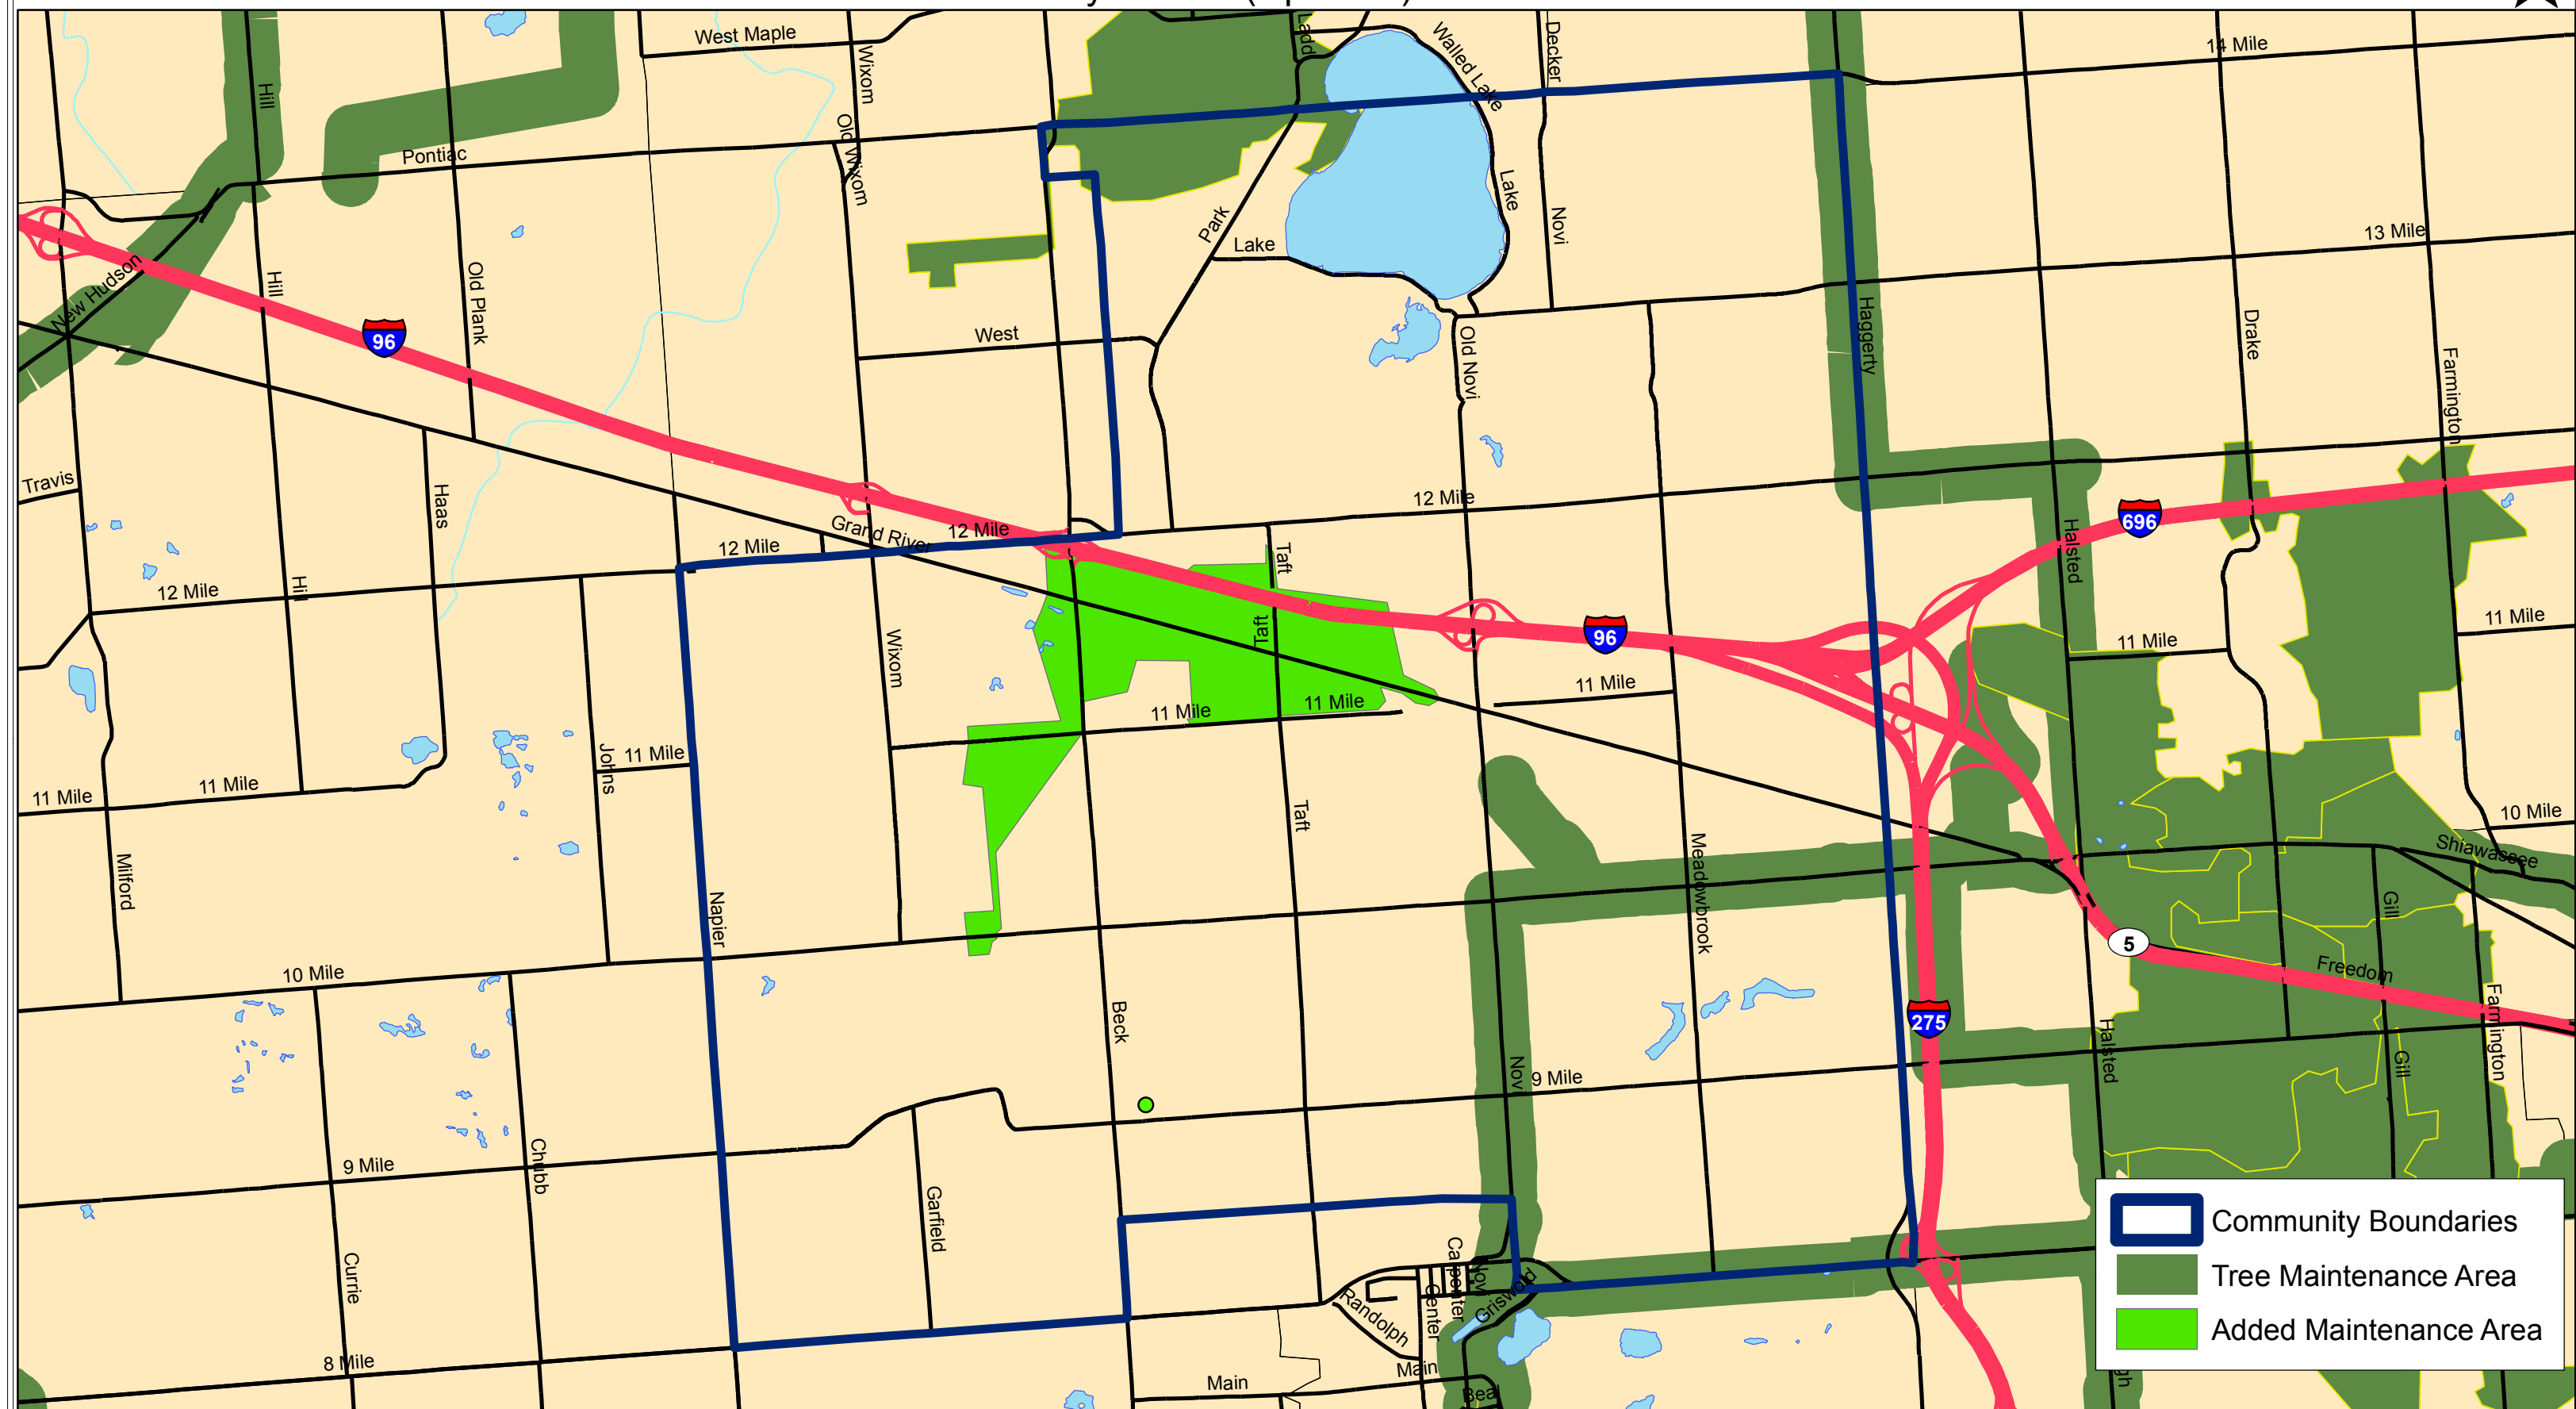

2016 Tree Trim Maintenance Program

City of Novi (Updated)

- Two-thirds of the time DTE Energy customers spend without power is due to trees.
- Tree trimming is an industry-wide solution to prevent outages. DTE Energy follows industry best practice and standards for tree trimming.
- DTE Energy works collaboratively with customers every step of the way to address their concerns before we begin work.

Please note: During 2016, DTE Energy is planning to trim trees within the area shaded green. Additional tree work may be necessary based on circuit performance to improve reliability. Severe weather, or other circumstances may change the timing and extent of the work performed.