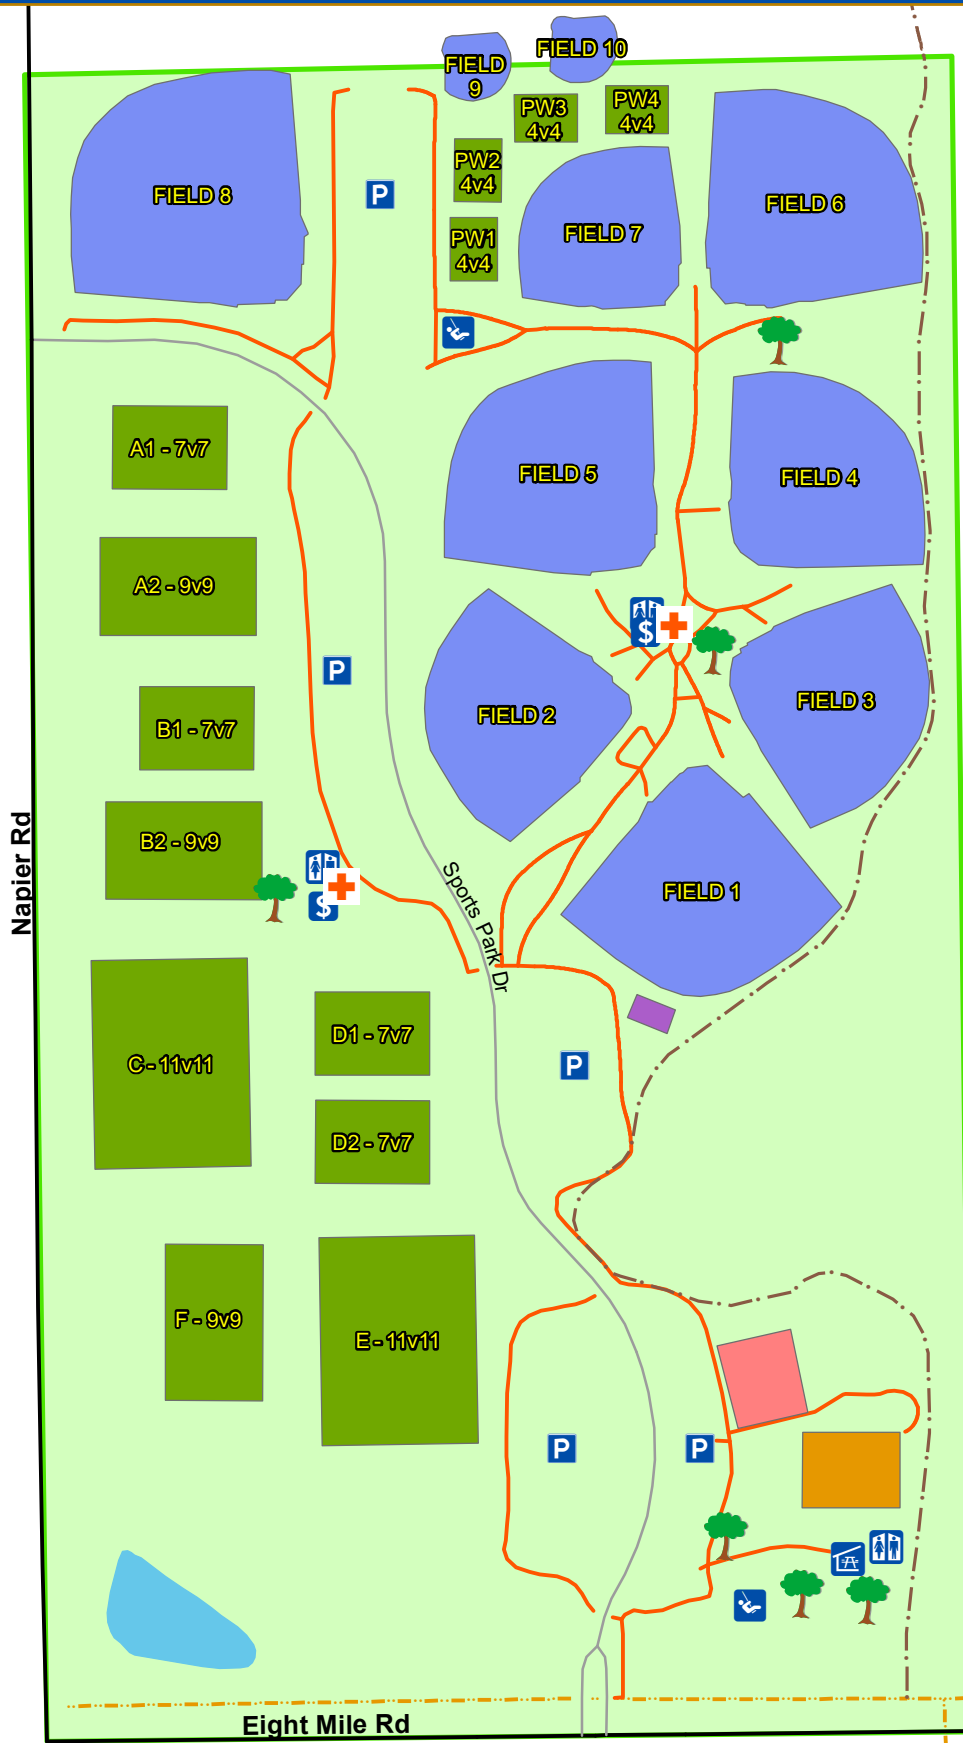

ITC COMMUNITY SPORTS PARK FACILITY LOCATION MAP

51000 Eight Mile Road, Northville, MI 48167

Legend

- Park Boundary
- Baseball Field
- Basketball Court
- Soccer Field
- Tennis Court
- Storage Shed
- AED Location (May 1 - Oct 31)
- Concession
- Parking
- Picnic Shelter & Grill
- Playground
- Restroom
- ITC Trail
- Paved Trail
- Sidewalks
- Stream or Drain
- Stormwater Detention Basin
- Commemorative Tree

CITY OF NOVI
INTEGRATED SOLUTIONS TEAM
NOVI CITY HALL/CIVIC CENTER
45175 W. TEN MILE ROAD
NOVI, MI 48375
(248) 347-0400
CITYOFNOVI.ORG
MAP AUTHOR: KERI BLOUGH

MAP INTERPRETATION NOTICE