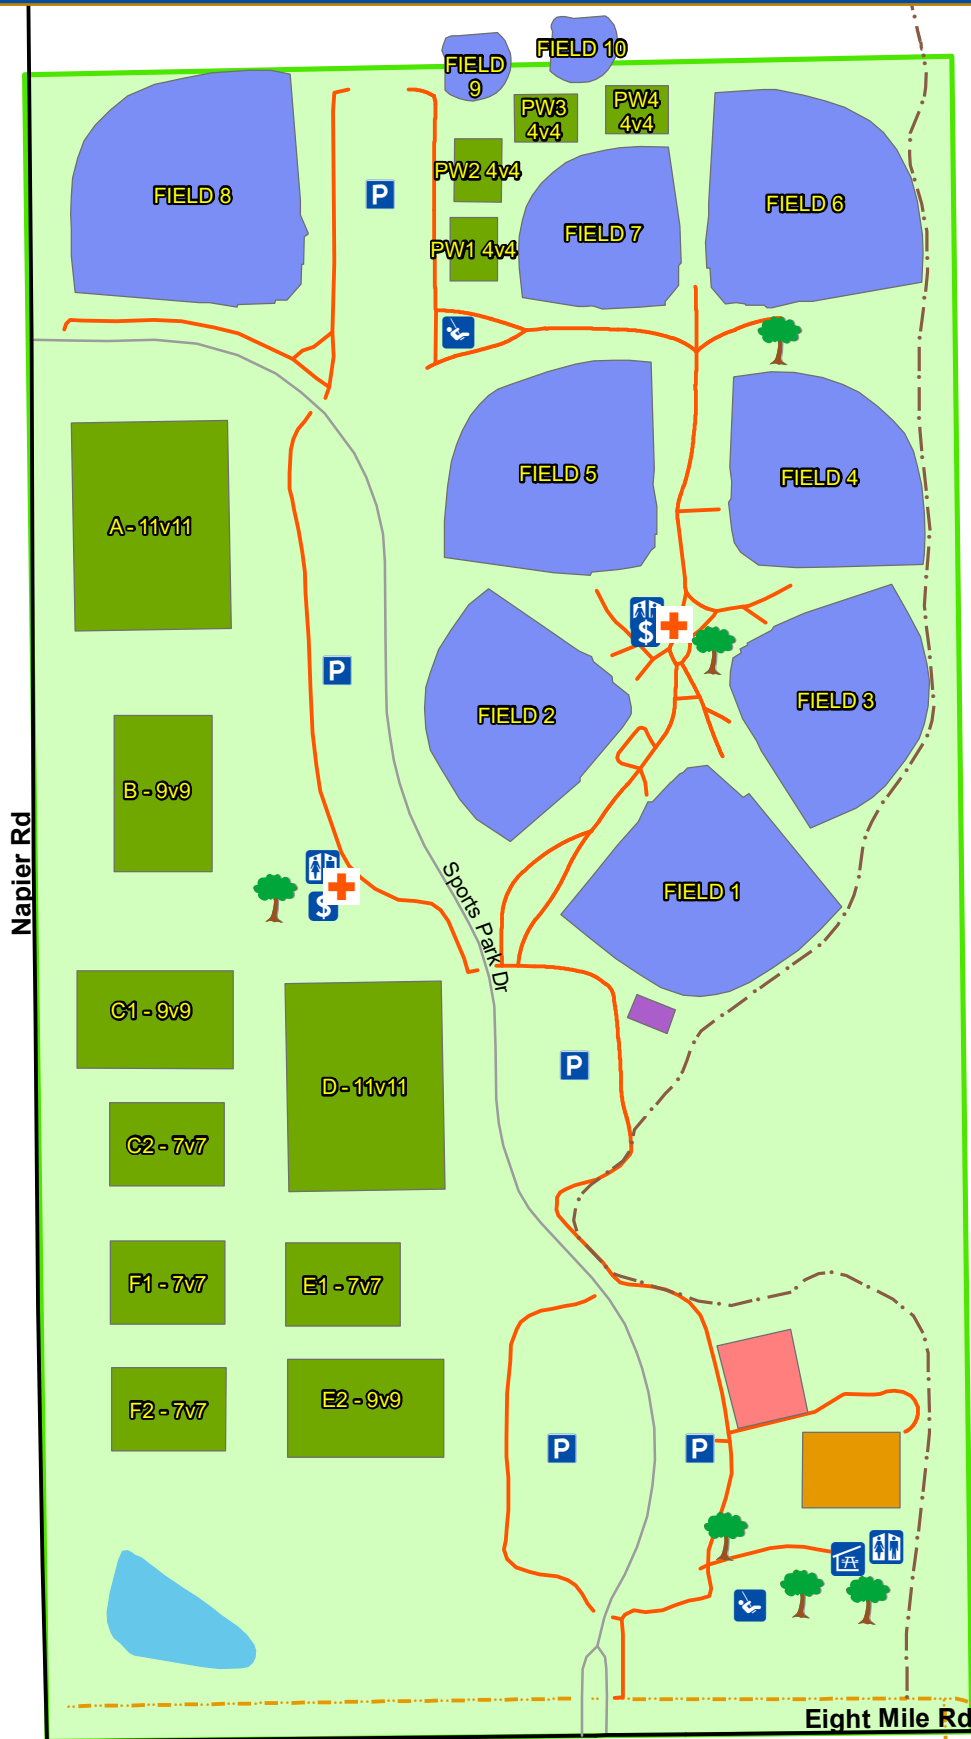

ITC COMMUNITY SPORTS PARK FACILITY LOCATION MAP

51000 Eight Mile Road, Northville, MI 48167

Legend

- Park Boundary
- Baseball Field
- Basketball Court
- Soccer Field
- Tennis Court
- Storage Shed
- AED Location (May 1 - Oct 31)
- Concession
- Parking
- Picnic Shelter & Grill
- Playground
- Restroom
- ITC Trail
- Paved Trail
- Sidewalks
- Stream or Drain
- Stormwater Detention Basin
- Commemorative Tree

CITY OF NOVI
INTEGRATED SOLUTIONS TEAM
NOVI CITY HALL/CIVIC CENTER
45175 W. TEN MILE ROAD
NOVI, MI 48375
(248) 347-0400
CITYOFNOVI.ORG
MAP AUTHOR: KERI BLOUGH

1 INCH = 277 FEET

MAP INTERPRETATION NOTICE