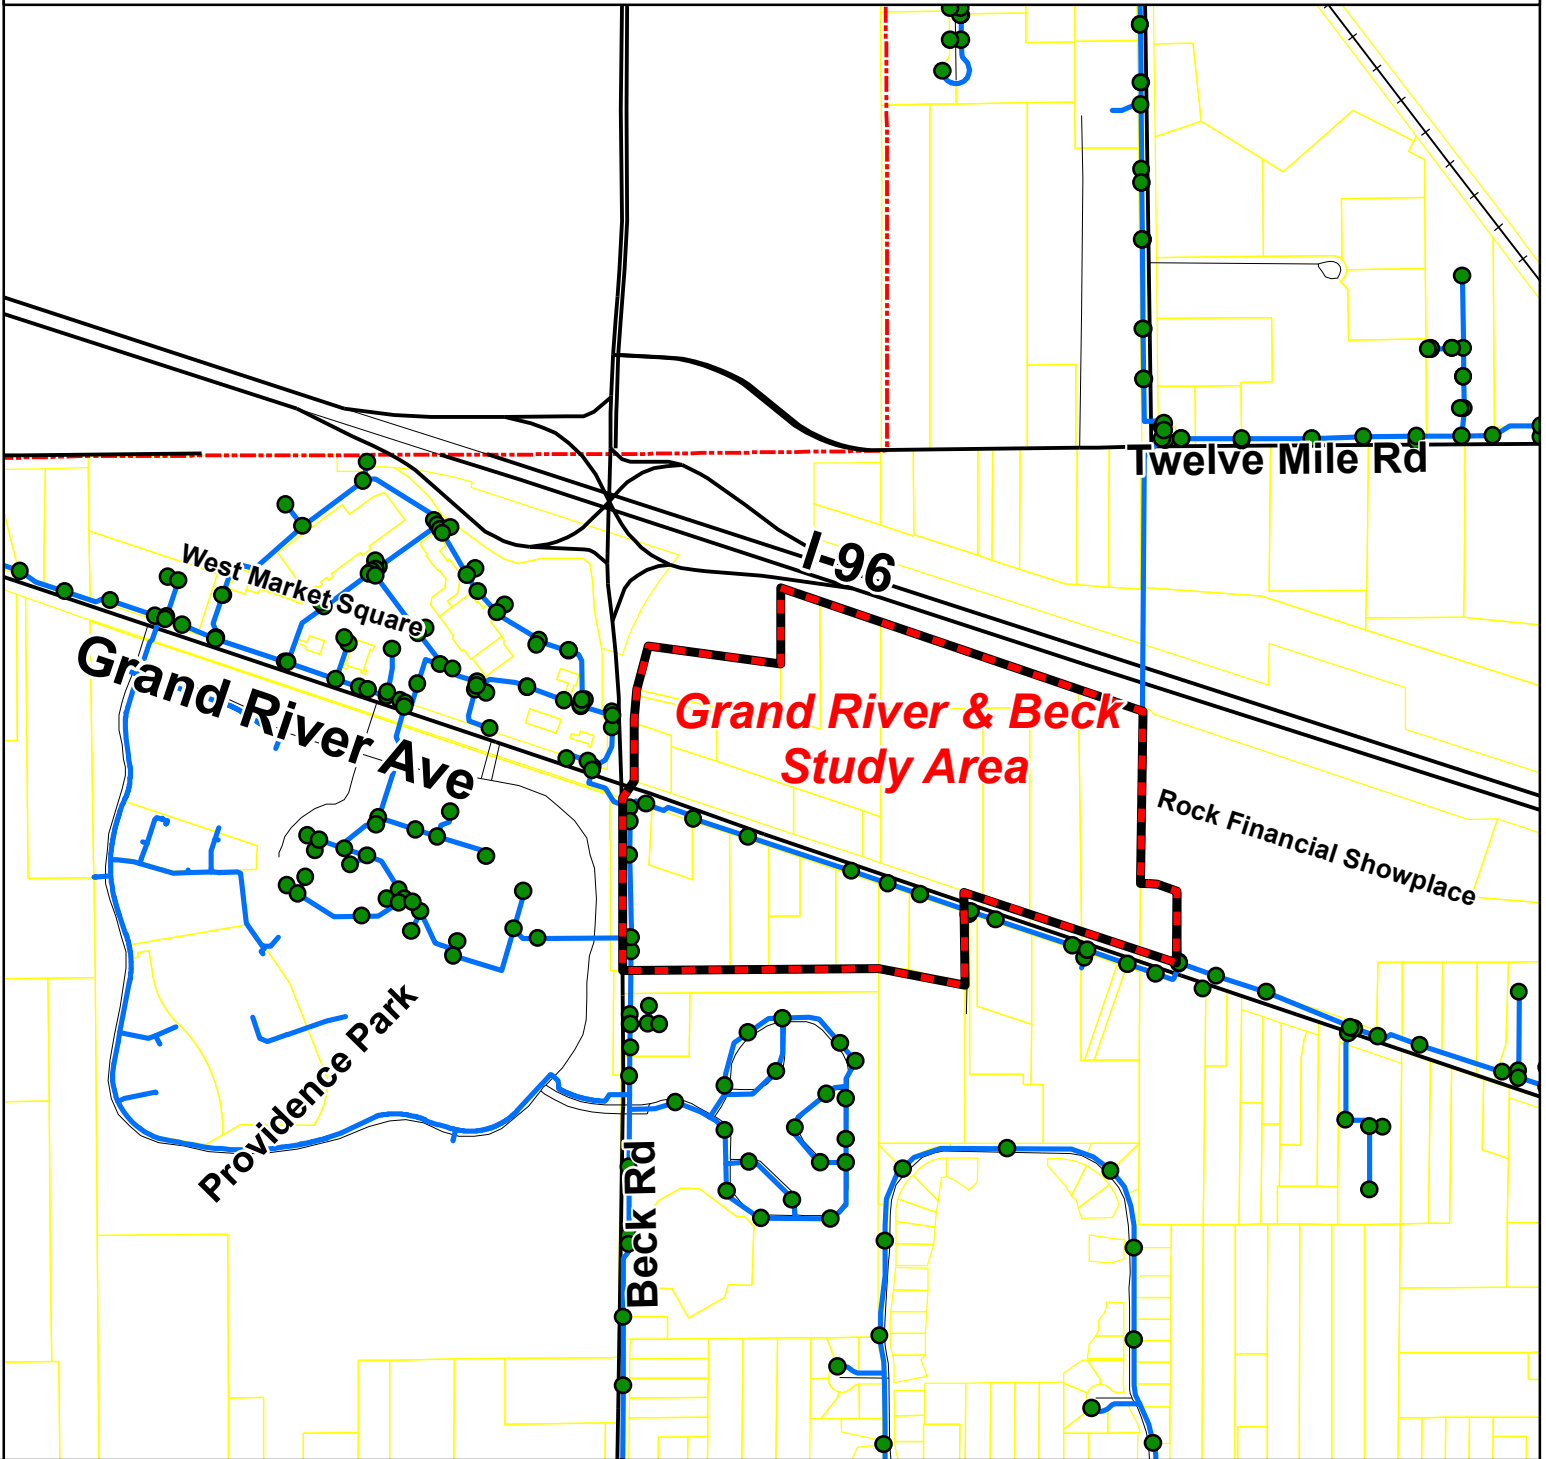

# Grand River & Beck Study Area Water System

 Grand River & Beck Study Area     Tax Parcels     Water Nodes     Water Mains

**CITY OF NOVI**  
**2009 MASTER PLAN REVIEW**

CREATED: 6/11/09