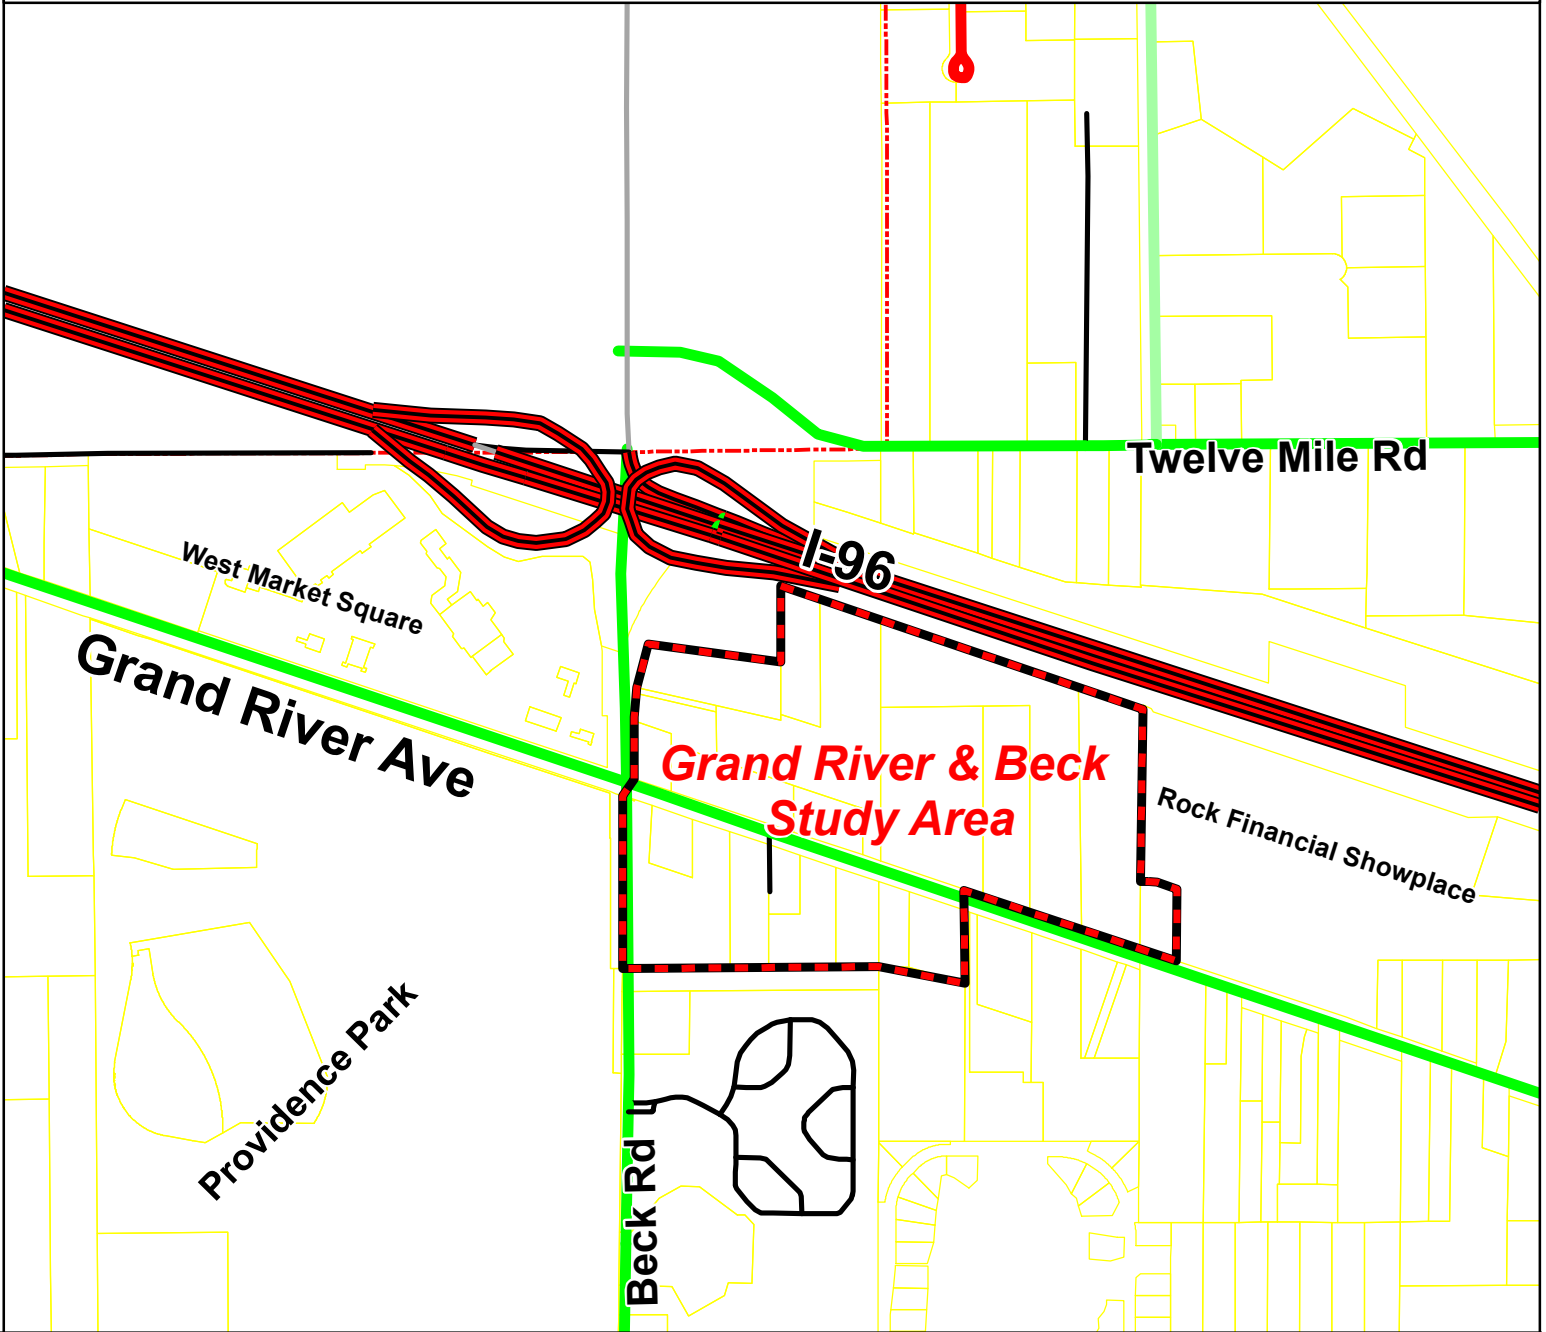

Grand River & Beck Study Area Thoroughfares

**CITY OF NOVI
2009 MASTER PLAN REVIEW**

CREATED: 6/11/09