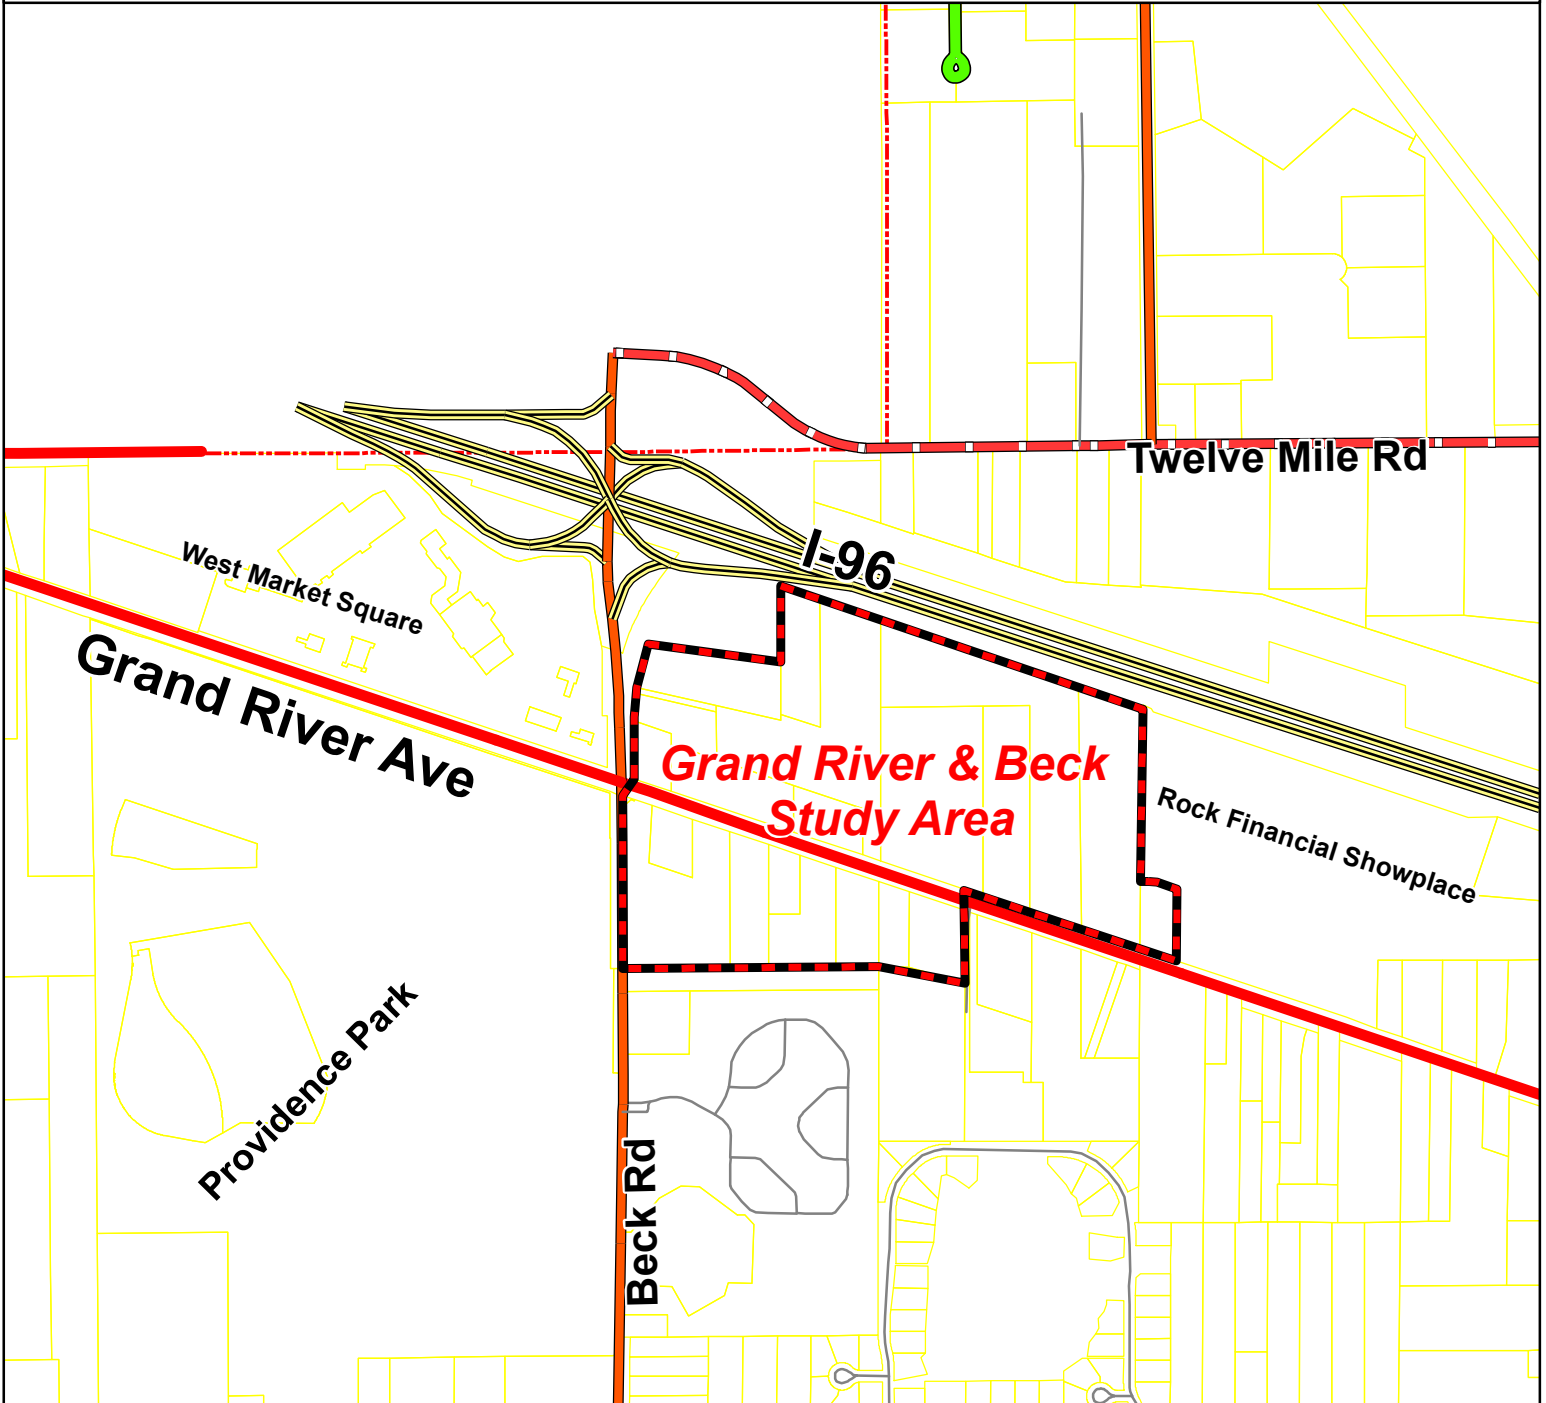

Grand River & Beck Study Area Speed Limits

Map 12

page 24
of 29

CITY OF NOVI
2009 MASTER PLAN REVIEW

CREATED: 6/11/09