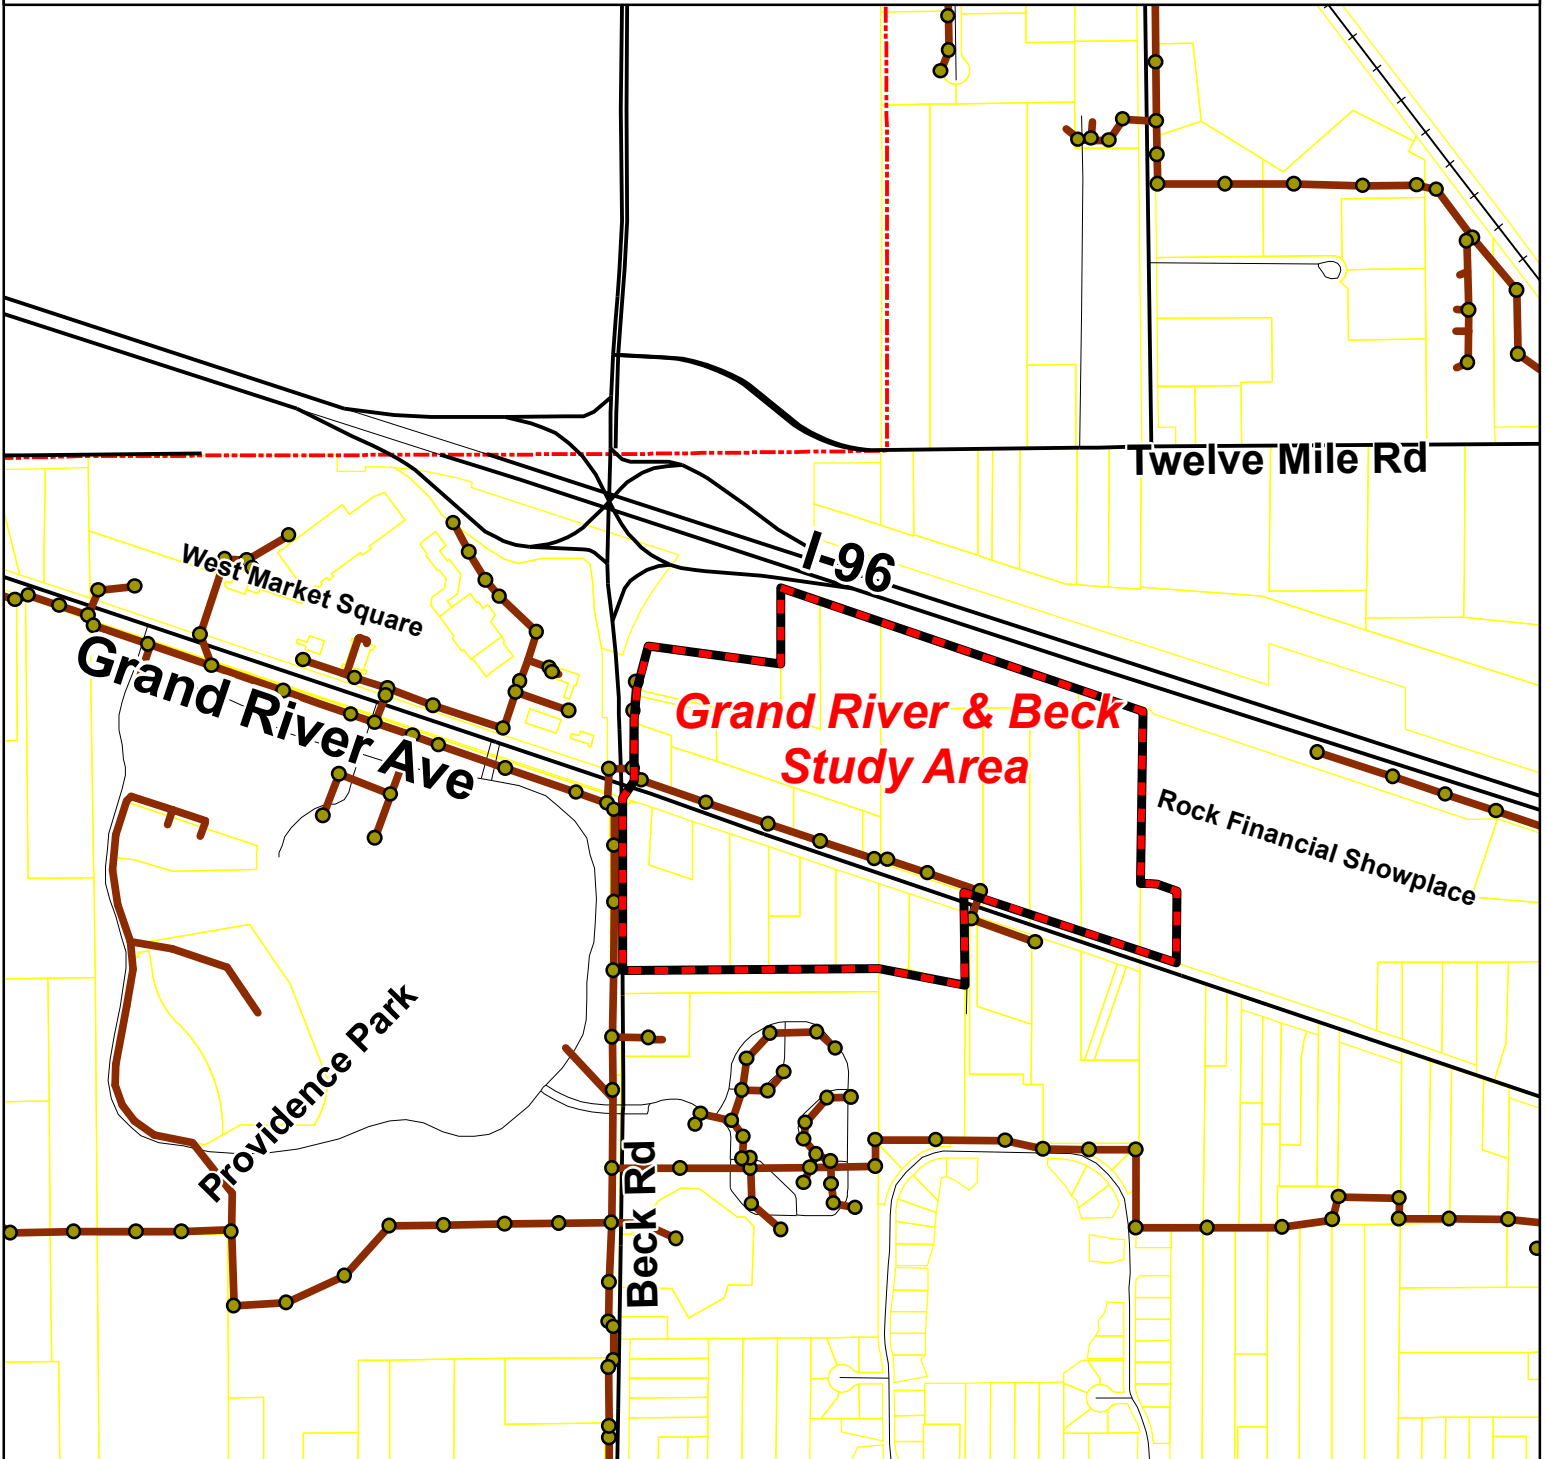

# Grand River & Beck Study Area Sanitary Sewer

Map 13

page 25  
of 29

 Grand River & Beck Study Area  Tax Parcels  Sanitary Nodes  Sanitary Mains

**CITY OF NOVI**  
**2009 MASTER PLAN REVIEW**

CREATED: 6/11/09