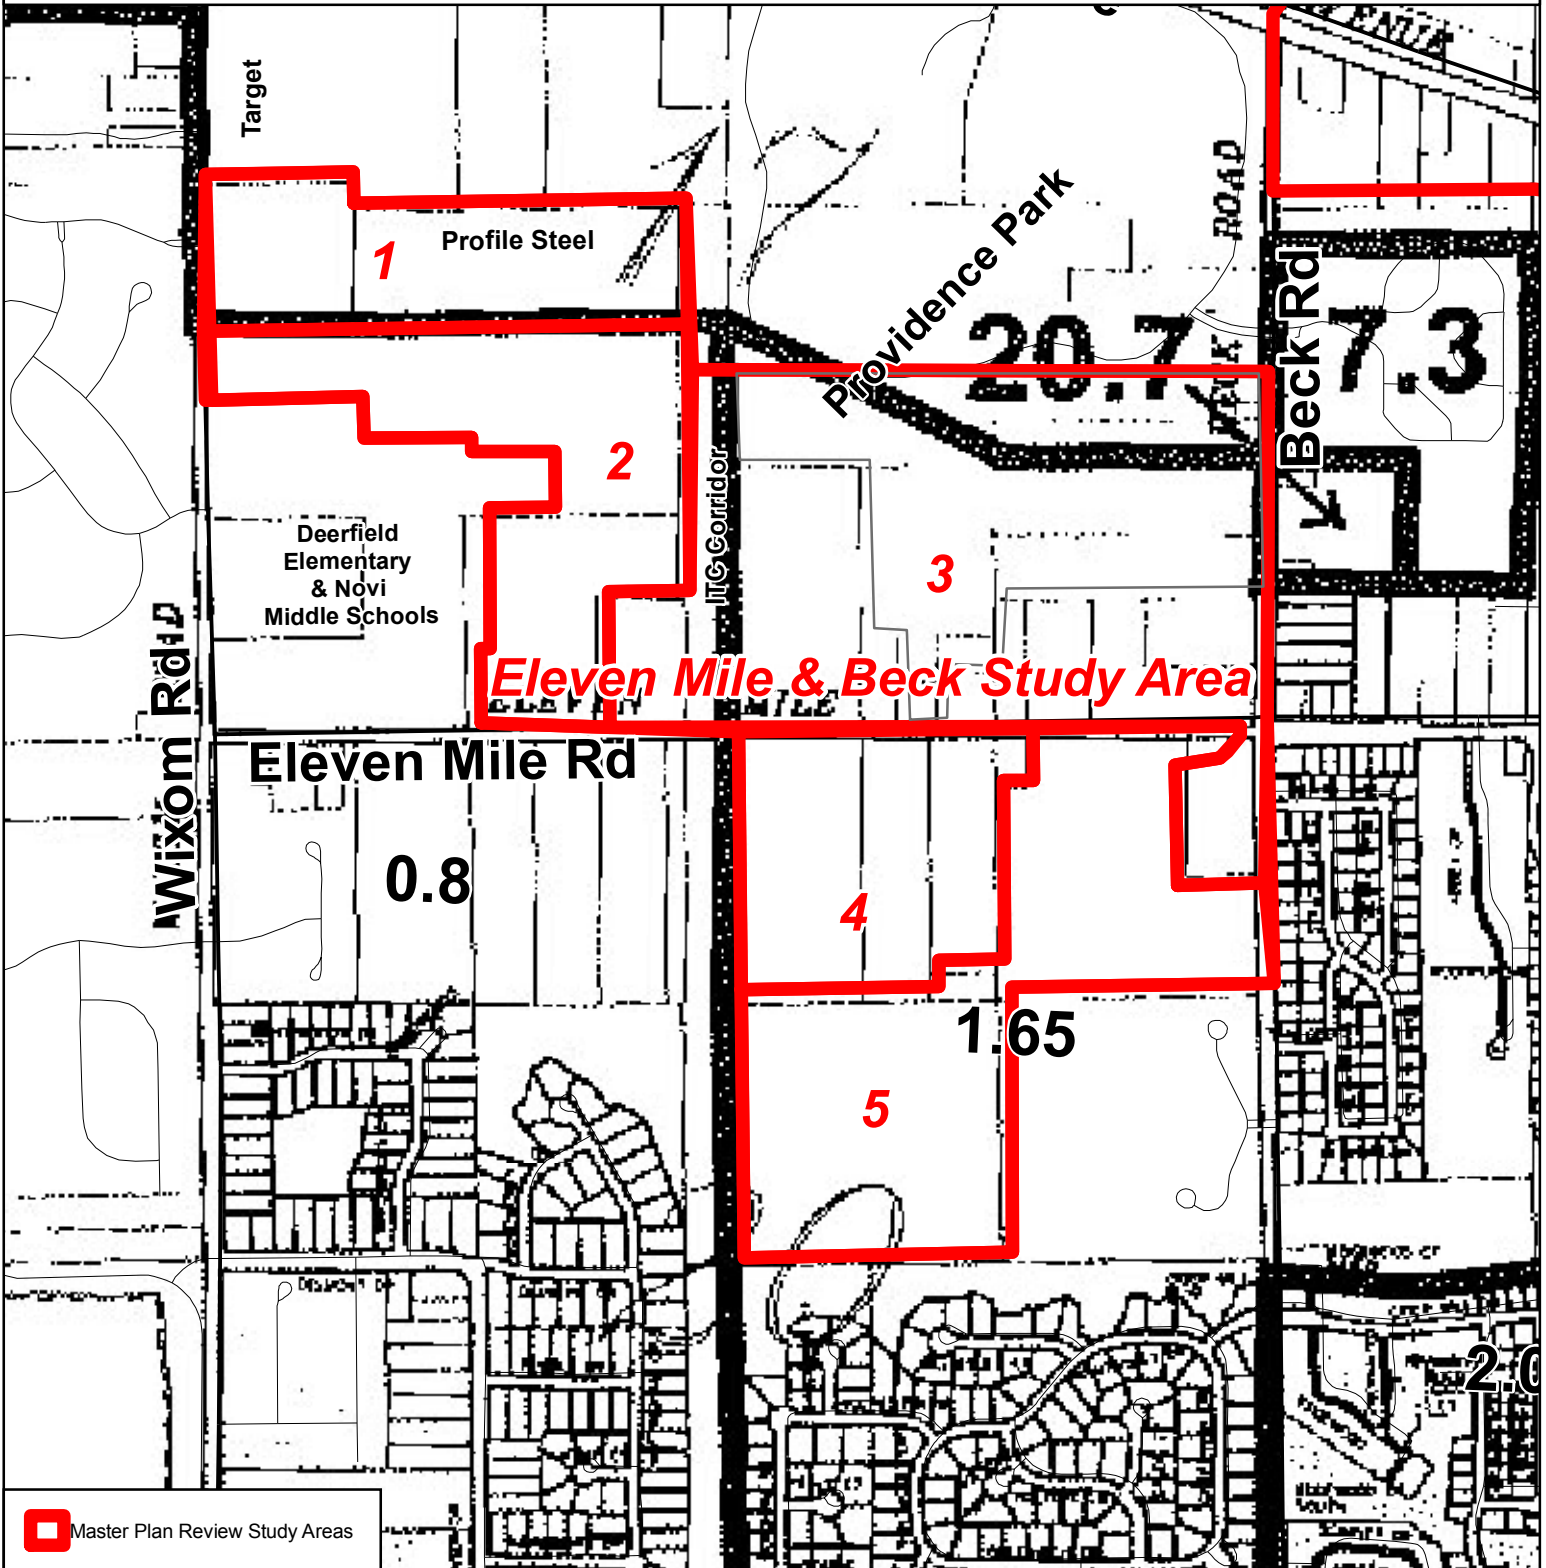

Eleven Mile & Beck Study Area Residential Density 1999 Master Plan

 Master Plan Review Study Areas

CITY OF NOVI
2009 MASTER PLAN REVIEW

CREATED: 5/12/09