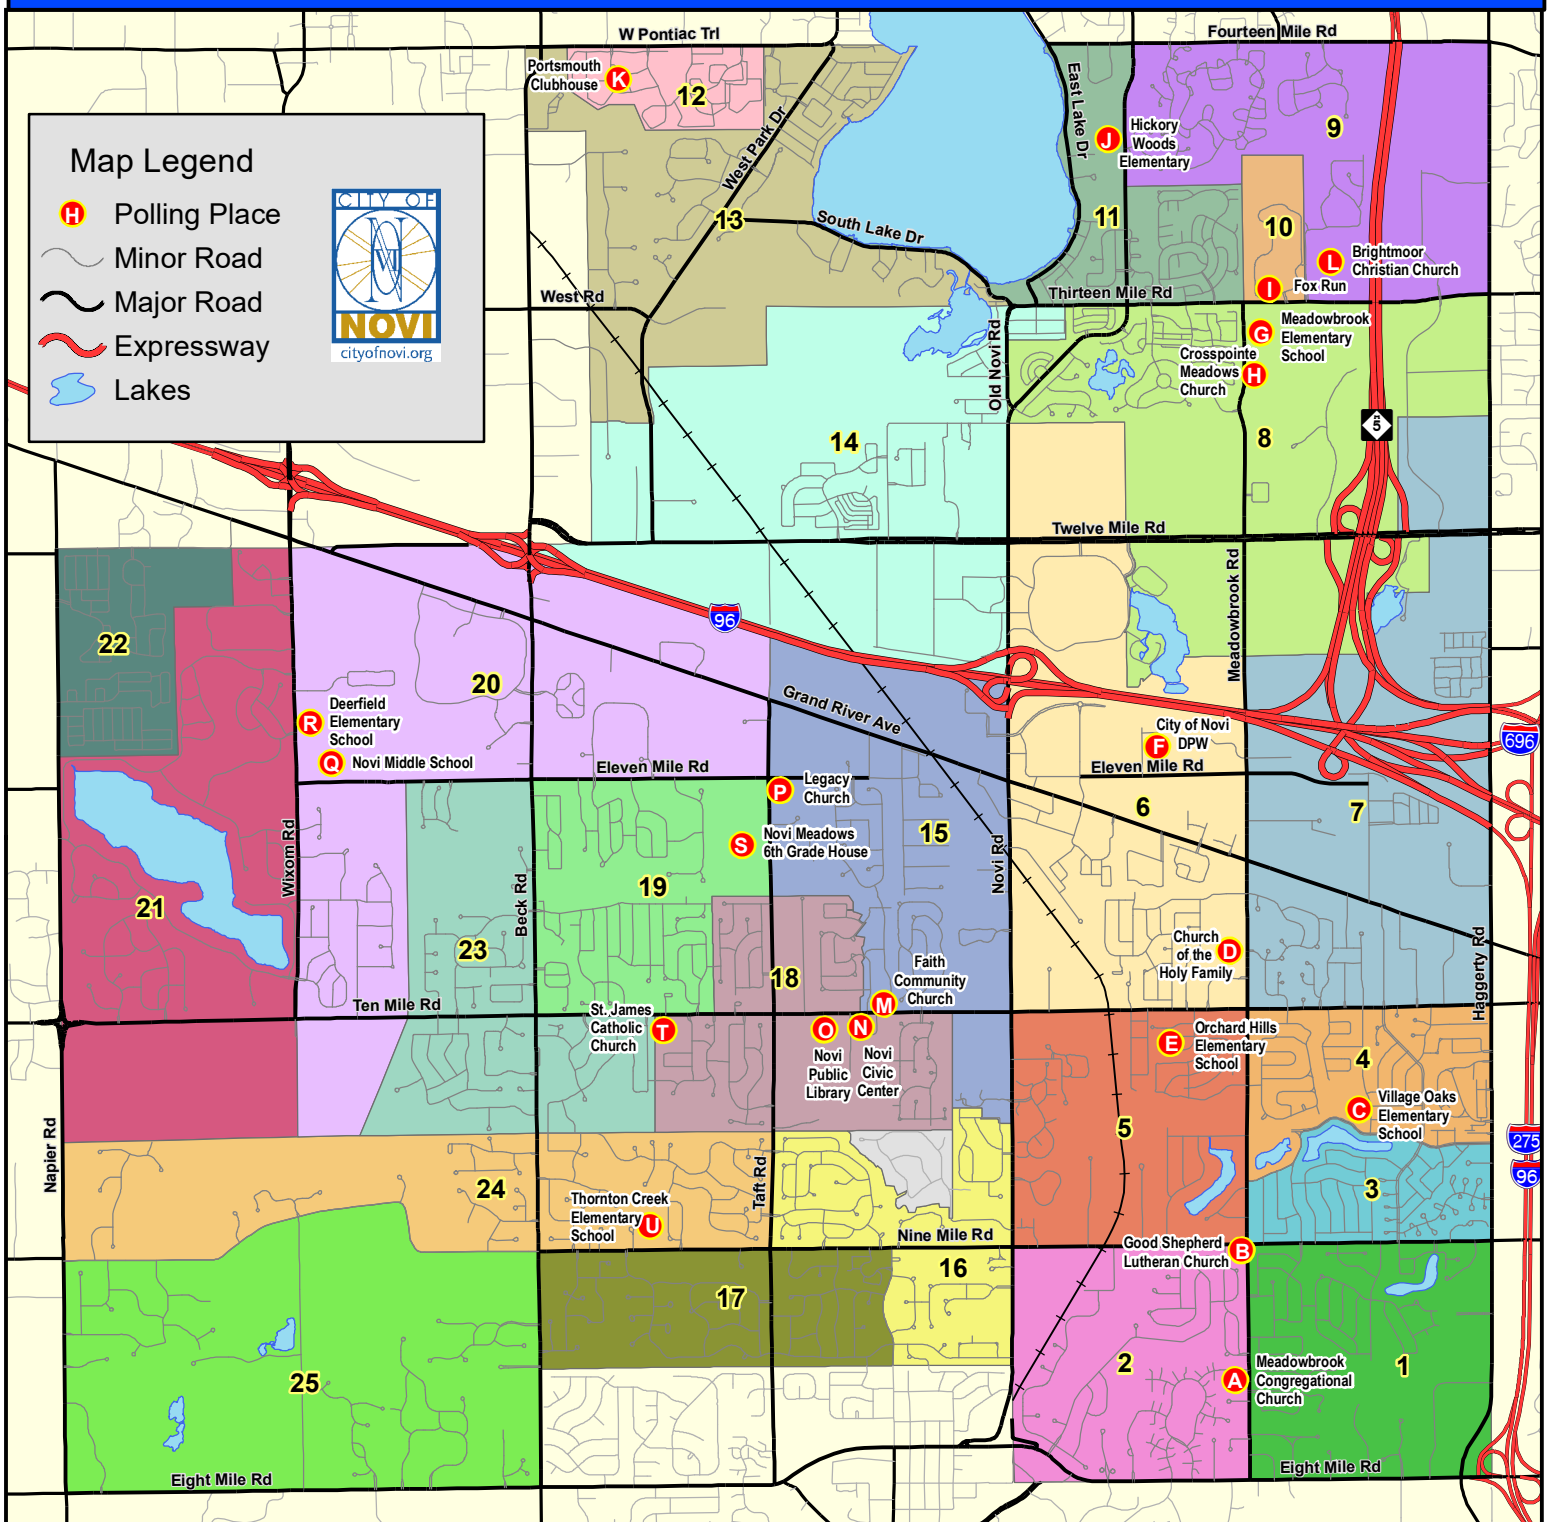

CITY OF NOVI VOTING PRECINCTS & POLLING LOCATIONS

Map Legend

-  Polling Place
-  Minor Road
-  Major Road
-  Expressway
-  Lakes

Polling Location Details

1 A Meadowbrook Congregational Church 21355 Meadowbrook Rd	7 F City of Novi DPW 26300 Lee BeGole Dr	12 K Portsmouth Clubhouse 31170 Wellington Dr	18 O Novi Public Library 45255 West Ten Mile Rd	24 T St. James Catholic Church 46325 W Ten Mile Rd
2 B Good Shepherd Lutheran Church 41415 Nine Mile Rd	8 G Meadowbrook Elementary School 29200 Meadowbrook Rd	13 L Brightmoor Christian Church 40800 Thirteen Mile Rd	19 P Legacy Church 45301 W Eleven Mile Rd	25 U Thornton Creek Elementary School - 46180 W Nine Mile Rd
3 C Village Oaks Elementary School 23333 Willowbrook Dr	9, 14 H Crosspointe Meadows Church 29000 Meadowbrook Rd	15 M Faith Community Church 44400 W Ten Mile Rd	20, 21 Q Novi Middle School 49000 Eleven Mile Rd	
4, 6 D Church of the Holy Family 24505 Meadowbrook Rd	10 I Fox Run 41000 Thirteen Mile Rd	16, 17 N Novi Civic Center 45175 W Ten Mile Rd	22 R Deerfield Elementary School 26500 Wixom Rd	
5 E Orchard Hills Elementary School 41900 Quince St	11 J Hickory Woods Elementary 30655 Novi Rd		23 S Novi Meadows 6 th Grade House 25299 Taft Rd	

CITY OF NOVI
CITY CLERK'S OFFICE
45175 W TEN MILE ROAD
NOVI, MI 48375-3024
(248) 347-0456
CITY CLERK: CORTNEY HANSON

Map Print Date: September 22, 2020
Map Author: Keri Blough

MAP INTERPRETATION NOTICE

Map information depicted is not intended to replace or substitute for any official or primary source. This map was intended to meet National Map Accuracy Standards and use the most recent accurate sources available to the people of the City of Novi. Please contact the City GIS Manager to confirm source and accuracy information related to this map.