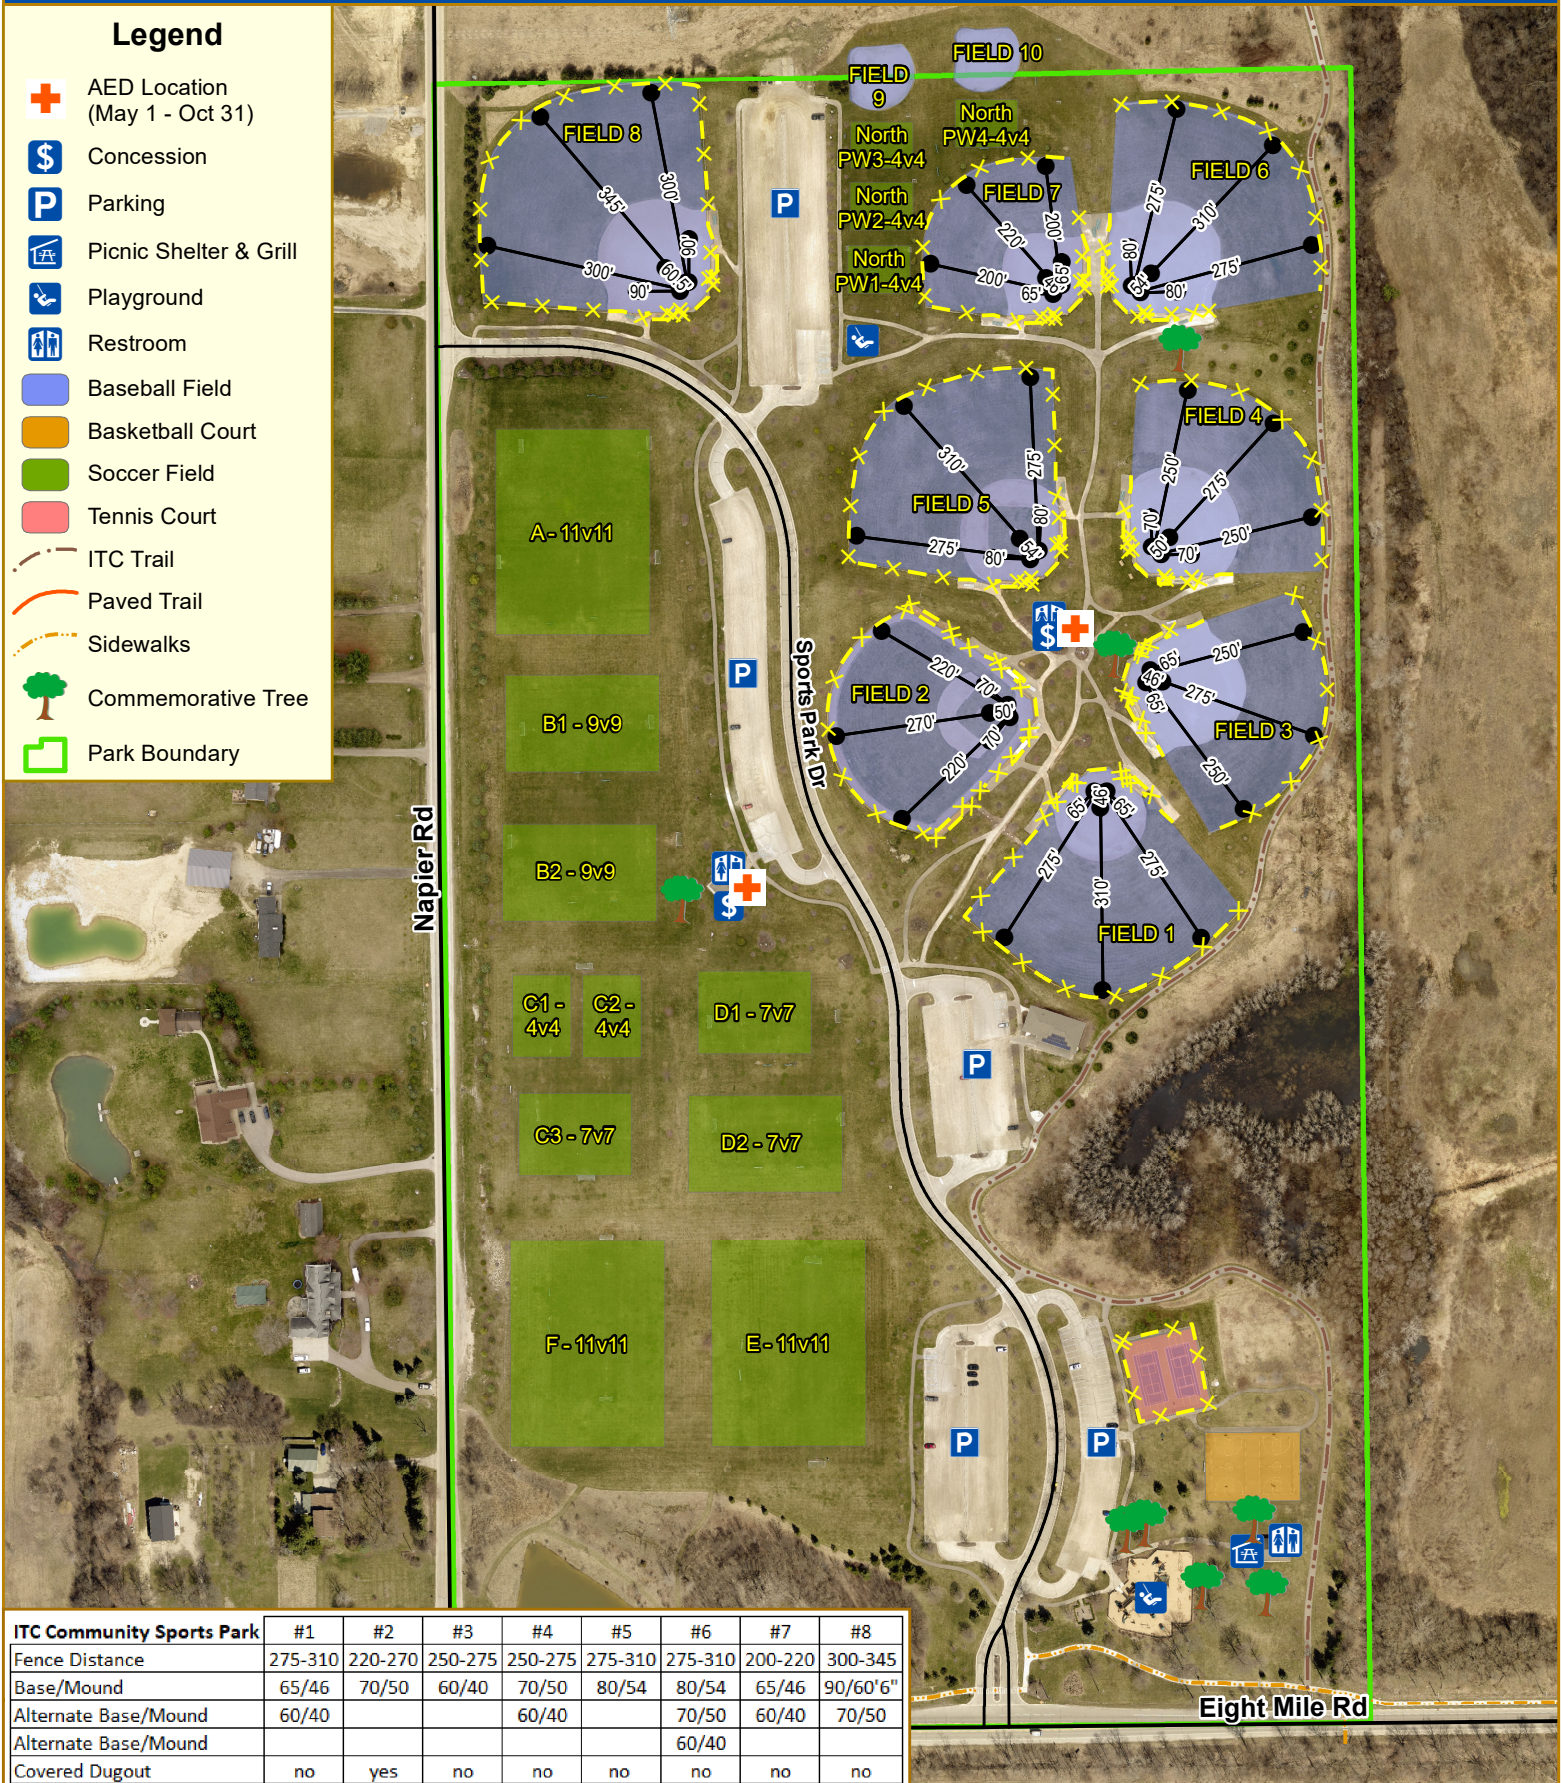

# ITC COMMUNITY SPORTS PARK FACILITY LOCATION MAP

51000 Eight Mile Road, Northville, MI 48167

## Legend

-  AED Location (May 1 - Oct 31)
-  Concession
-  Parking
-  Picnic Shelter & Grill
-  Playground
-  Restroom
-  Baseball Field
-  Basketball Court
-  Soccer Field
-  Tennis Court
-  ITC Trail
-  Paved Trail
-  Sidewalks
-  Commemorative Tree
-  Park Boundary

ITC Community Sports Park	#1	#2	#3	#4	#5	#6	#7	#8
Fence Distance	275-310	220-270	250-275	250-275	275-310	275-310	200-220	300-345
Base/Mound	65/46	70/50	60/40	70/50	80/54	80/54	65/46	90/60'6"
Alternate Base/Mound	60/40			60/40		70/50	60/40	70/50
Alternate Base/Mound						60/40		
Covered Dugout	no	yes	no	no	no	no	no	no