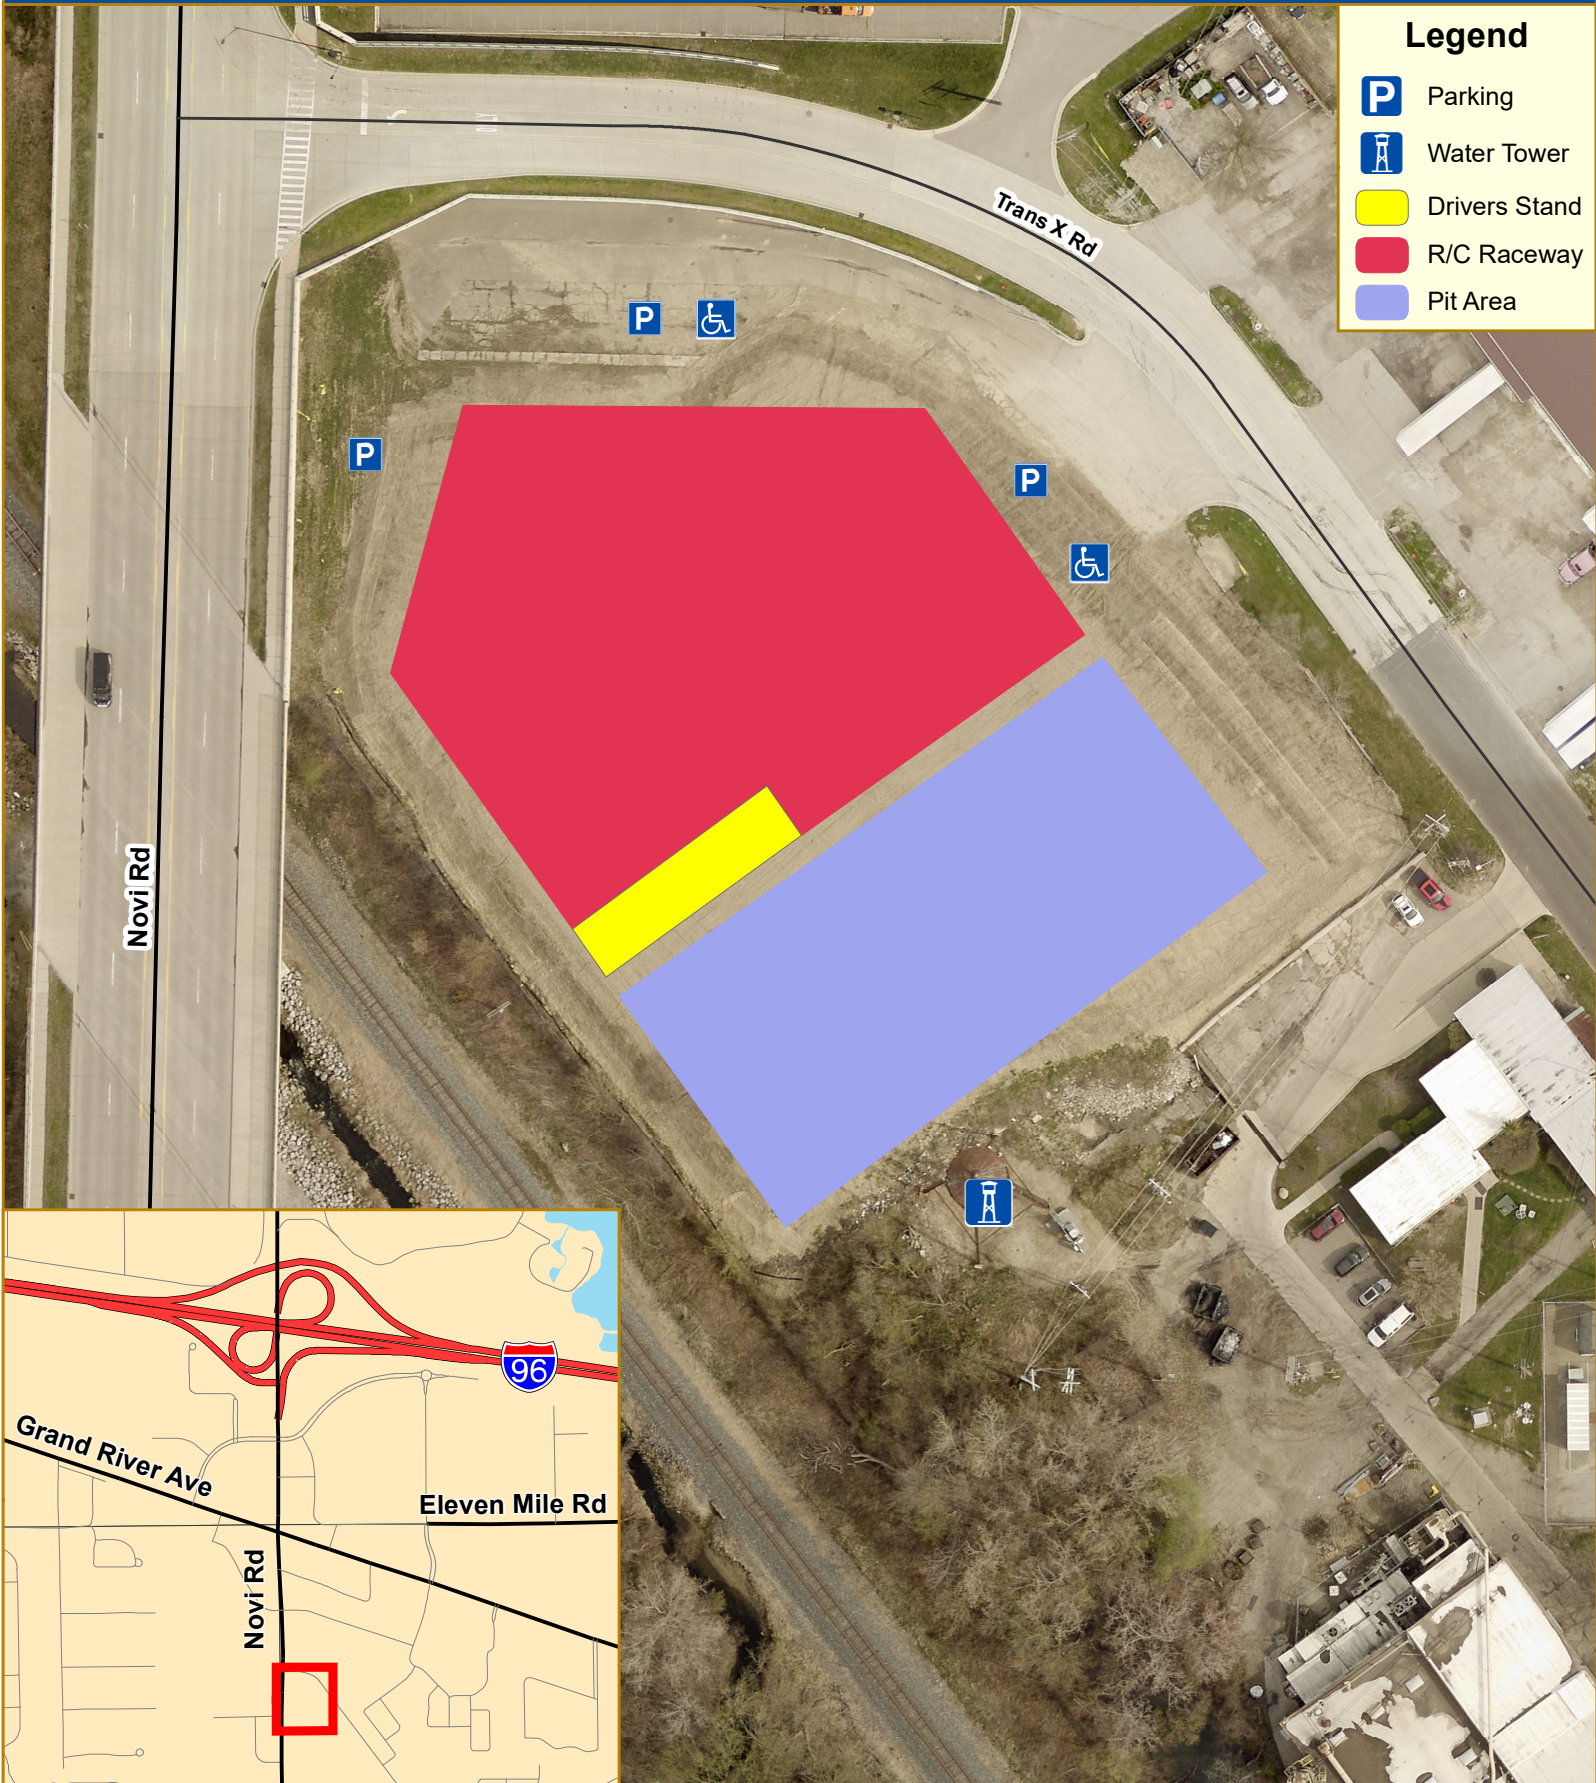

WATER TOWER PARK FACILITY LOCATION MAP

24560 Novi Road, Novi, MI 48375

Legend

- Parking
- Water Tower
- Drivers Stand
- R/C Raceway
- Pit Area

CITY OF NOVI
PARKS, RECREATION & CULTURAL SERVICES
NOVI CITY HALL
45175 W. TEN MILE ROAD
NOVI, MI 48375
(248) 347-0400
CITYOFNOVI.ORG
MAP AUTHOR: JON GARTHA

MAP INTERPRETATION NOTICE