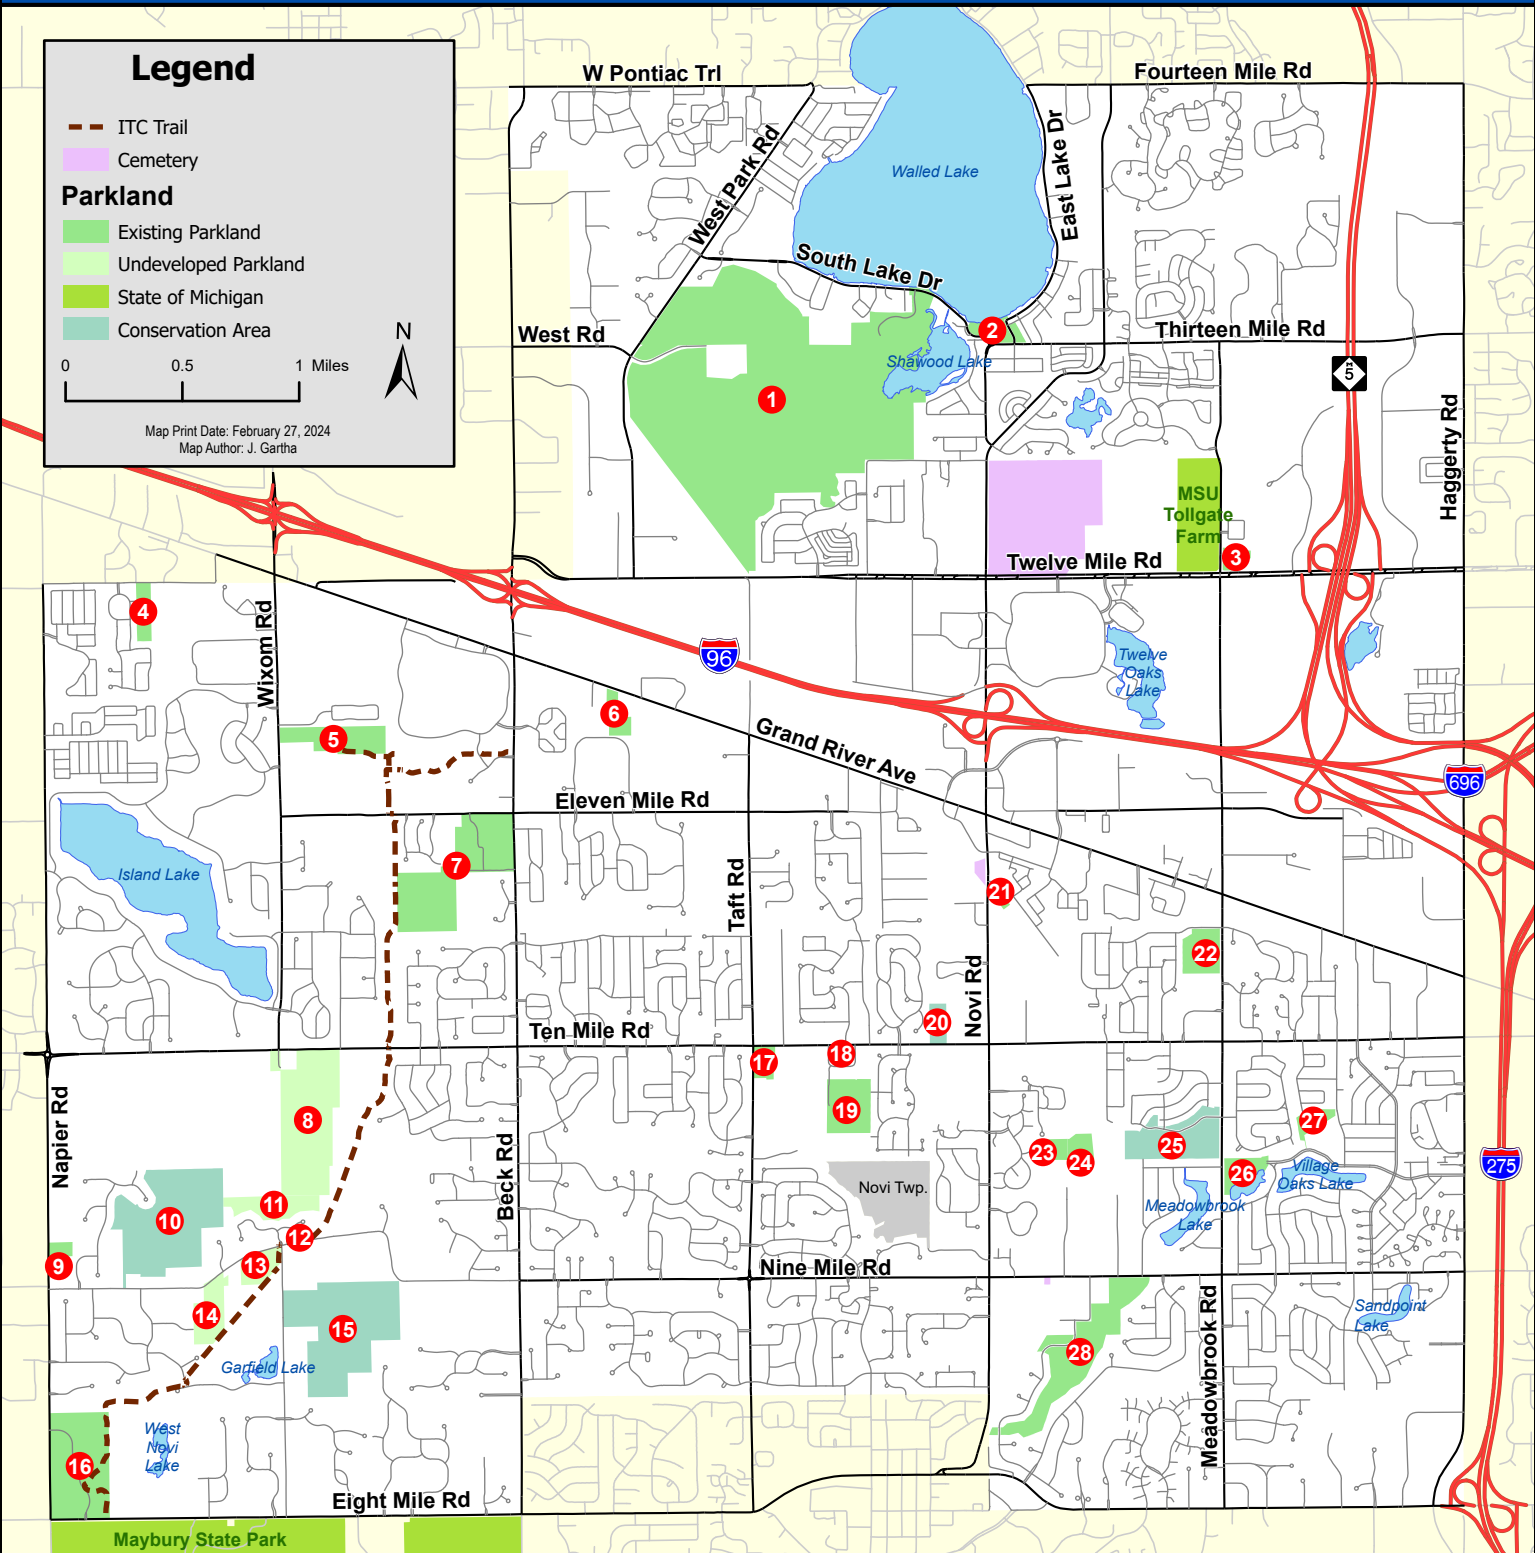

Parks & Recreation Areas Inventory

City of Novi, Michigan

Legend

- ITC Trail
- Cemetery

Parkland

- Existing Parkland
- Undeveloped Parkland
- State of Michigan
- Conservation Area

0 0.5 1 Miles

Map Print Date: February 27, 2024
Map Author: J. Gartha

- | | | | |
|------------------------------------|--|--|----------------------------------|
| 1 Lakeshore Park (600.6 acres) | 8 Ten Mile South (90.9 acres) | 15 Garfield Road Conservation Area (106.7) | 22 Meadowbrook Commons (18.6) |
| 2 Pavilion Shore Park (11.5) | 9 Villa Barr Art Park (4.0) | 16 ITC Community Sports Park (73.8) | 23 Novi Ice Arena (7.6) |
| 3 Beacon Hill Trailhead Park (3.2) | 10 Novi Core Habitat (102.4) | 17 Fuerst Park (8.4) | 24 Novi Dog Park (7.6) |
| 4 Novi Northwest Park (9.9) | 11 Terra Park (20.2) | 18 Novi Civic Center (11.1) | 25 Orchard Hills West (40.6) |
| 5 Wildlife Woods Park (28.5) | 12 ITC Trail Comfort Station (0.2) | 19 Ella Mae Power Park (45.1) | 26 Village Wood Lake Park (14.3) |
| 6 Grand River Fields (8.5) | 13 ITC Trailhead Park (13.3) | 20 Ten Mile North Boardwalk (8.0) | 27 Brookfarm Park (7.7) |
| 7 Bosco Fields (81.2) | 14 ITC Trailhead Park Expansion (20.3) | 21 Water Tower Park (3.6) | 28 Rotary Park (66.1) |