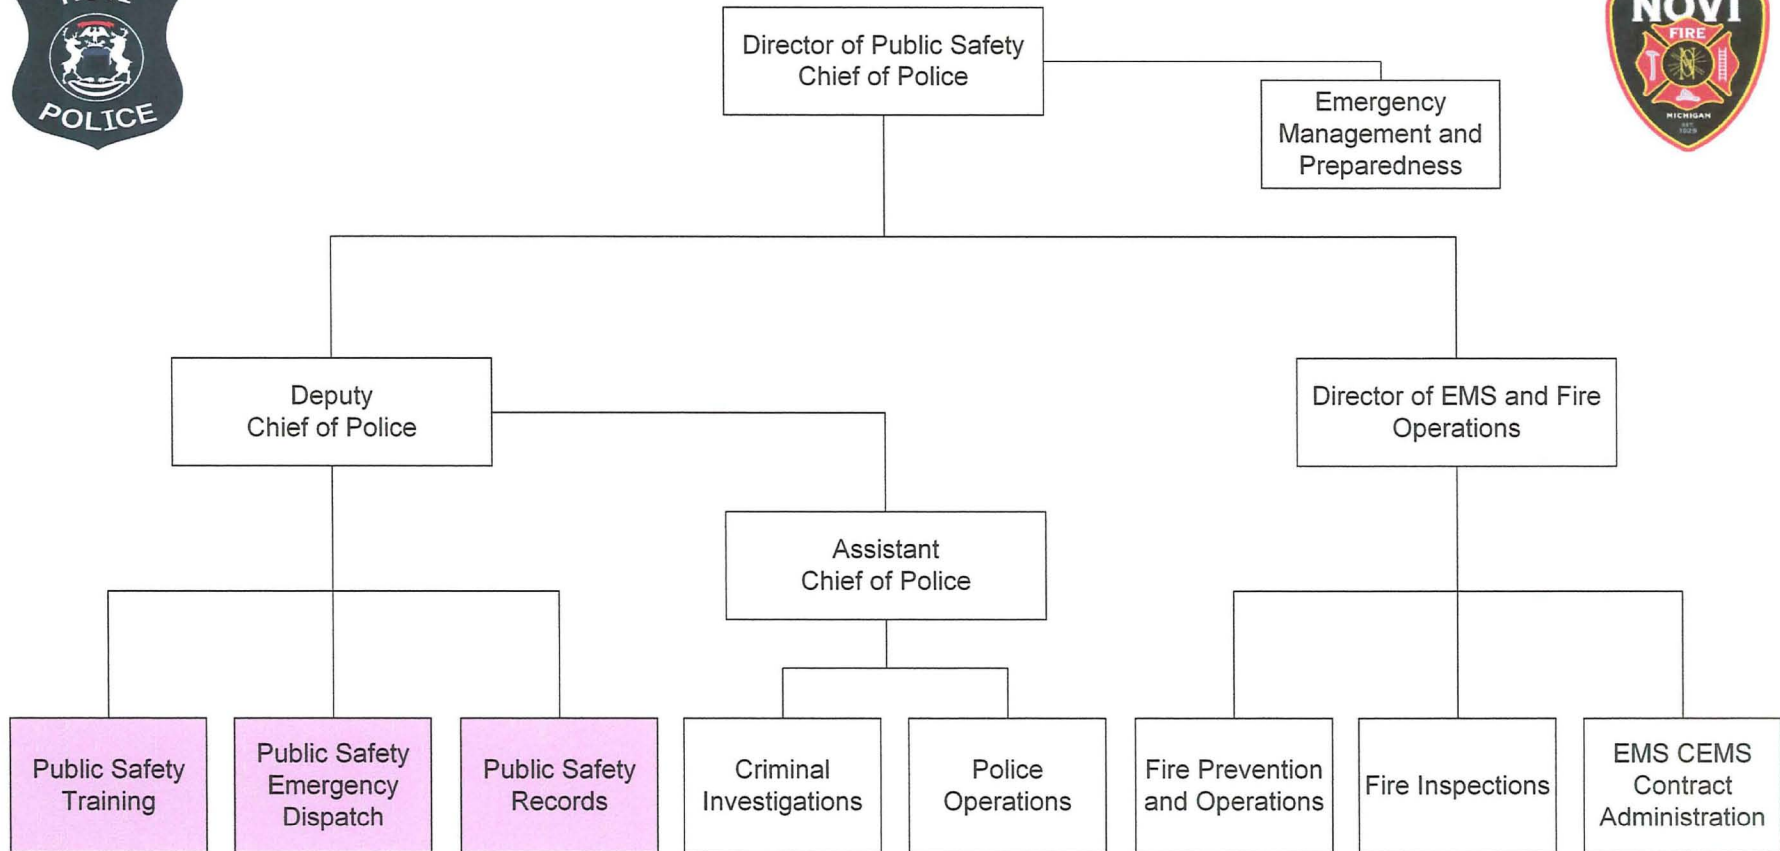

Novi Public Safety Administration

*Areas highlighted indicate functions that will have dual accountability to Deputy Chief of Police and Director of EMS & Fire Operations