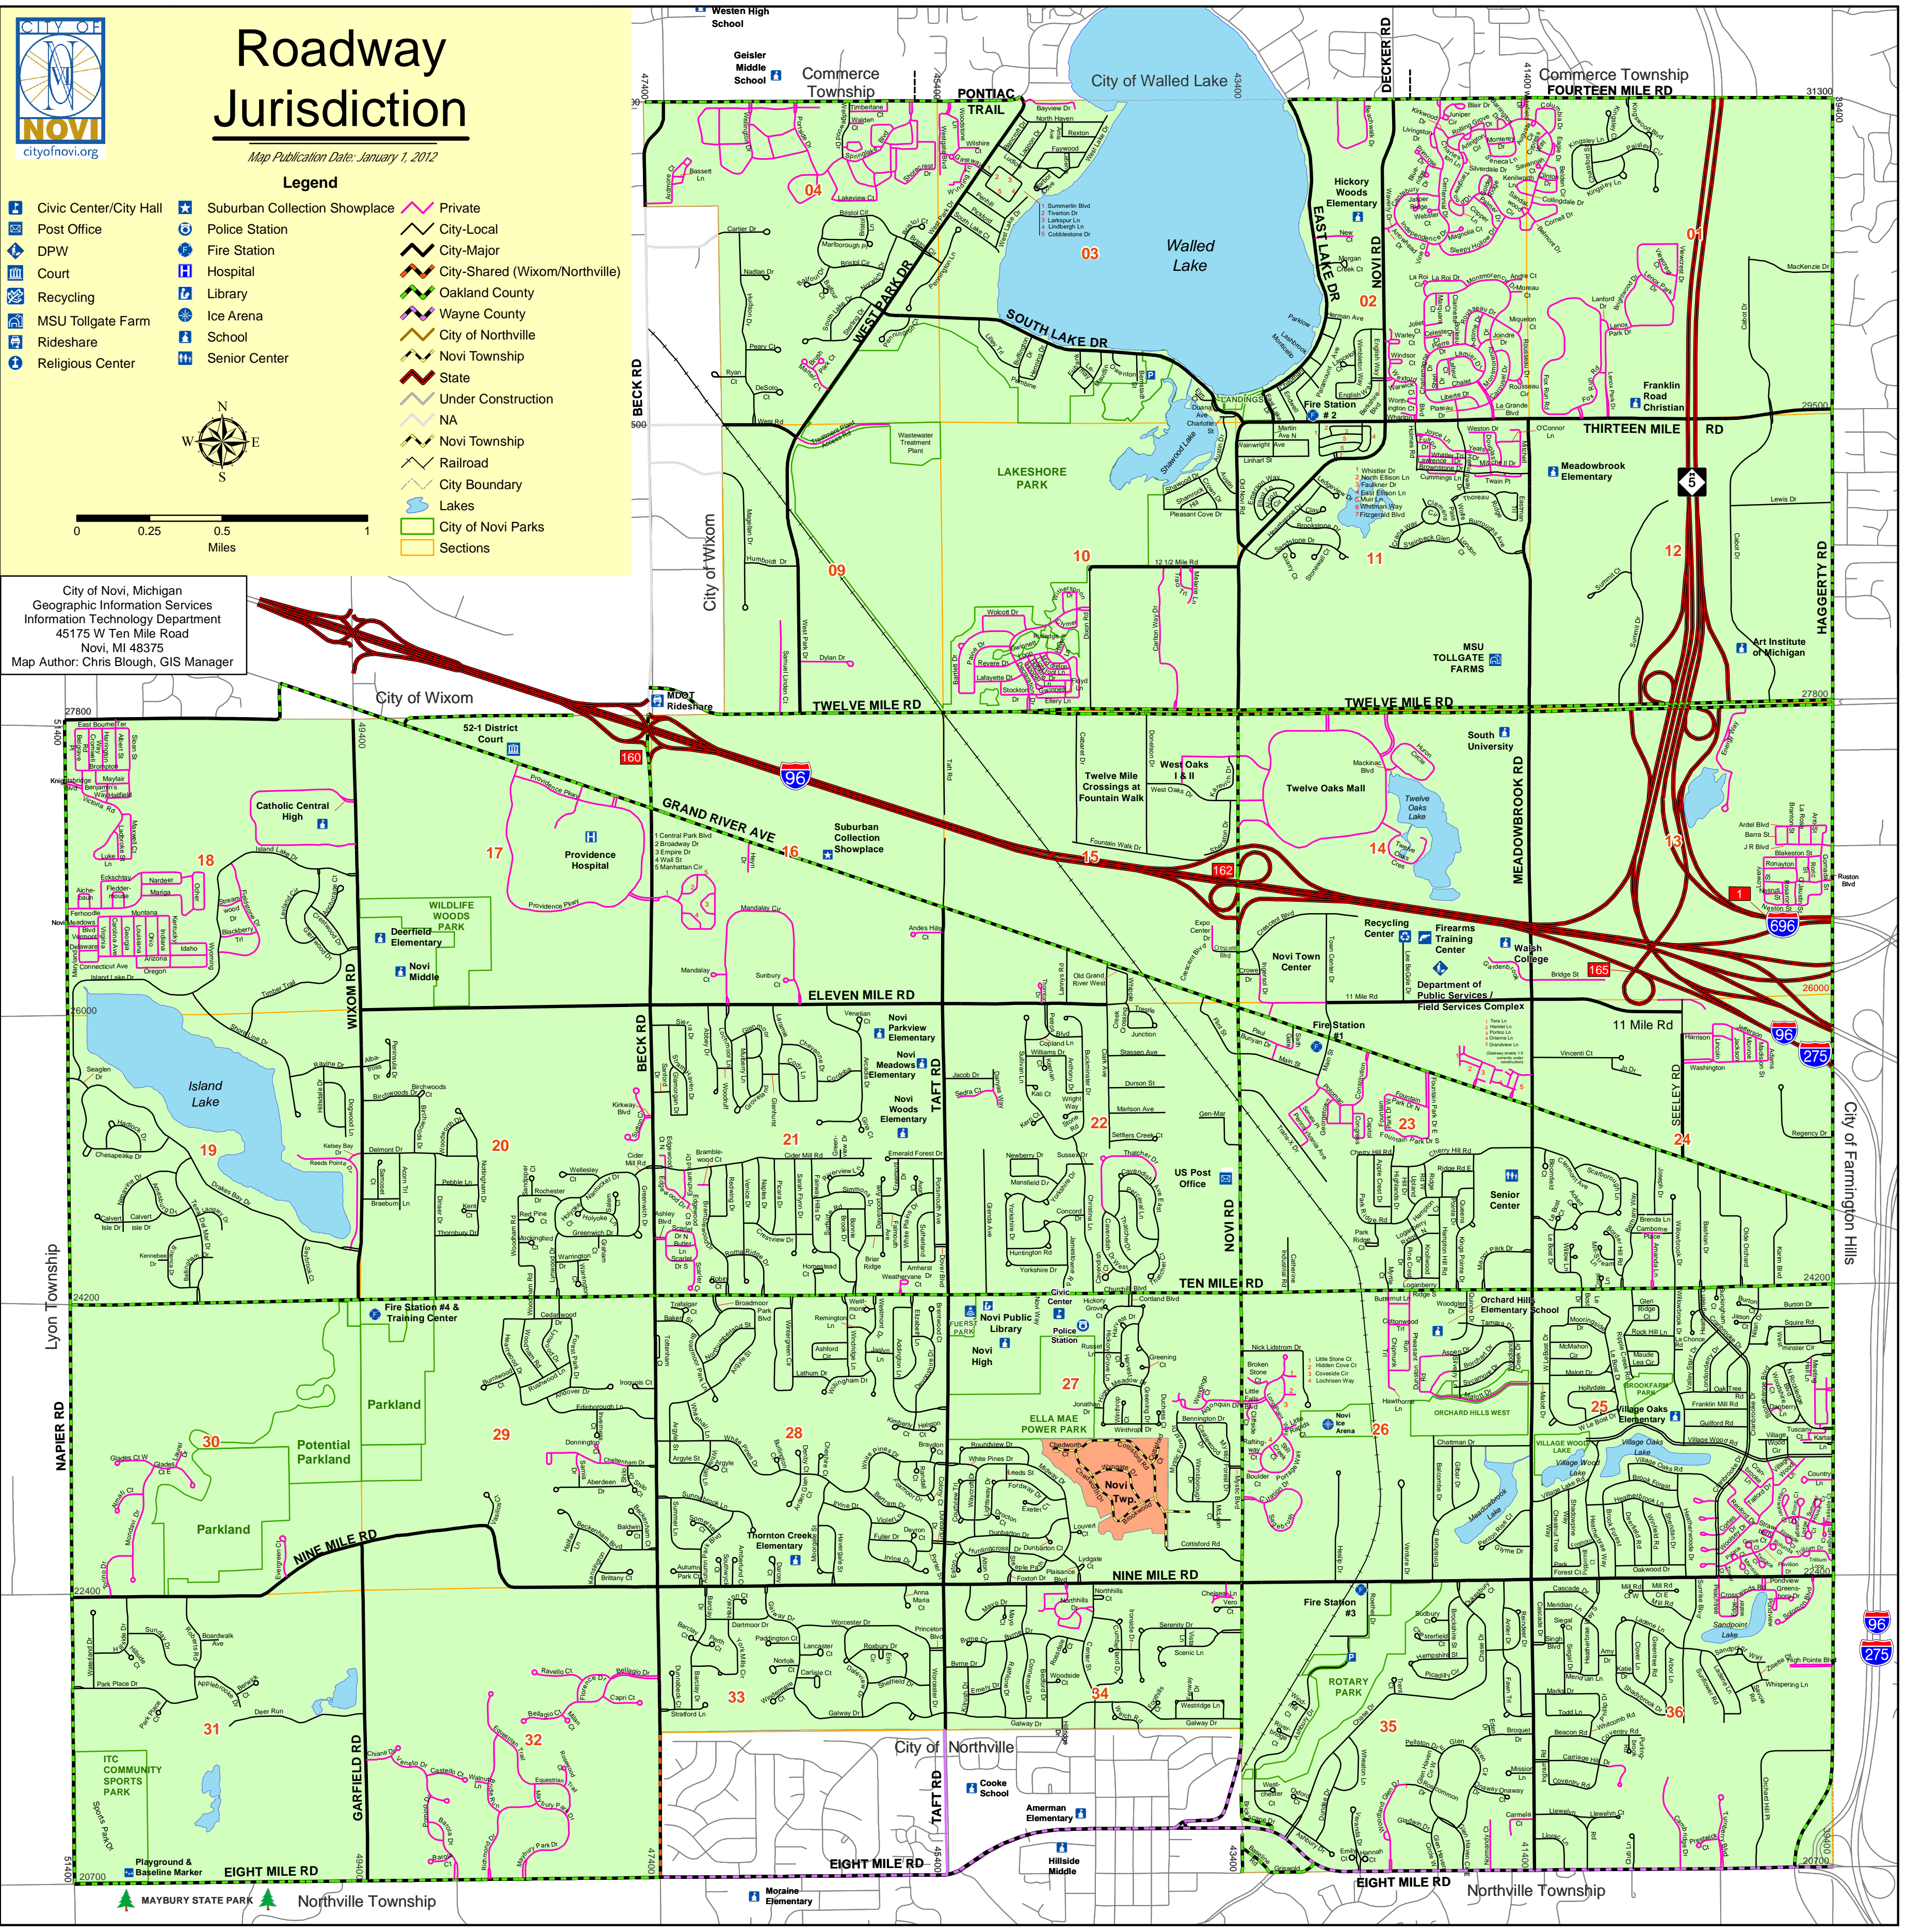

Roadway Jurisdiction

Map Publication Date: January 1, 2012

Legend

- Civic Center/City Hall
- Post Office
- DPW
- Court
- Recycling
- MSU Tollgate Farm
- Rideshare
- Religious Center
- Suburban Collection Showplace
- Police Station
- Fire Station
- Hospital
- Library
- Ice Arena
- School
- Senior Center
- Private
- City-Local
- City-Major
- City-Shared (Wixom/Northville)
- Oakland County
- Wayne County
- City of Northville
- Novi Township
- State
- Under Construction
- NA
- Novi Township
- Railroad
- City Boundary
- Lakes
- City of Novi Parks
- Sections

City of Novi, Michigan
 Geographic Information Services
 Information Technology Department
 45175 W Ten Mile Road
 Novi, MI 48375
 Map Author: Chris Blough, GIS Manager

Playground & Baseline Marker
 MAYBURY STATE PARK
 Northville Township